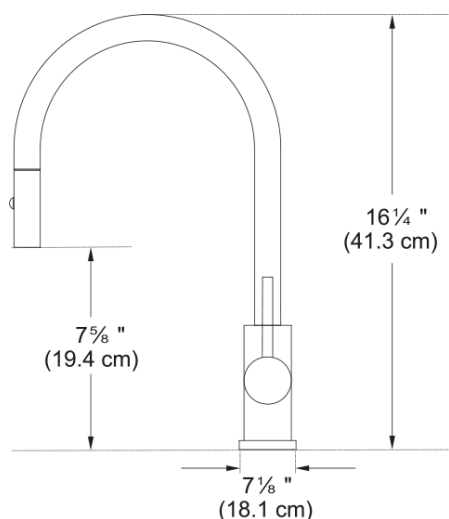

## Cube Pull-Down Faucet - FF3350 | 115.0385.079

16.25-in. Single Handle Pull-Down Kitchen Faucet in Stainless Steel. With Cube, Franke designed a faucet specially tailored for a busy and active kitchen. Cube is a robust and easy-to-clean faucet made of solid stainless steel in a timeless design that guarantees a high level of comfort and hygiene. The pull-down spray and 360 degree swivel spout provide maximum reach to every corner of the sink and the dual functioning spray head can toggle between powerful spray and stream, making clean-up effortless. ADA Compliant

### Aspect

Spout type	J - spout
Product color	Stainless steel
Type of material	Stainless steel 304
Flexible pullout hose material	Nylon grey
Spray head material	Stainless steel

### Product Dimensions

Faucet hole diameter	35 mm
Cartridge dimension	35 mm

### Installation

Mounting type	Shank
Water supply hose connection	1/2"
Water supply hose length	17.72 in