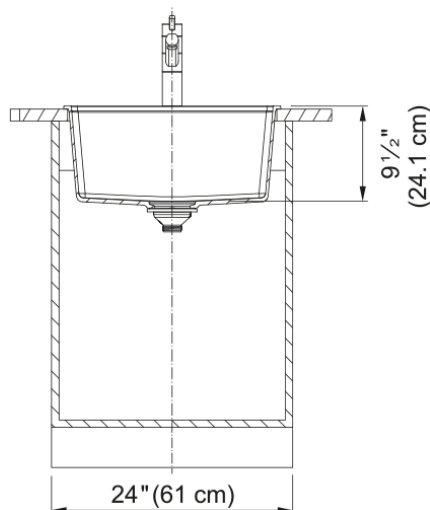

Maris Topmount Sink - MAG61020-CHA-S | 114.0710.383

21.63-in. x 20.88-in. Champagne Granite Single Bowl Kitchen Sink. Maris sinks are equipped with deep capacity bowls that can easily fit baking trays, pots, and pans to be washed with maximum ease. With our easy-to-use integrated ledge system, you'll accomplish more with your sink while making the most of your surrounding counter space. Our integrated antimicrobial Sanitized technology helps reduce odors and ensures safe protection against bacteria and mildew in your sink. The rear drain maximizes the usable surface of the bowl and creates extra cabinet space beneath the sink. Maris granite sinks are scratch-resistant, fade-resistant, and impact resistant and will retain their new appearance for years. Sink strainer assembly included.

Aspect

Sink type	Sink
Type of material	Granite
Number of bowls	1
Color	Champagne
Surface finish	None

Product Dimensions

Exterior size: right to left	21.614
Exterior size: front to back	20.866
Large bowl size: right to left	20.079
Large bowl size: front to back	20.866
Large bowl: depth	9.488

Installation

Minimum cabinet size	24"
----------------------	-----

Product specifications

Installation type	Topmount / drop in
Drain hole	3 1/2"
Position of drainer	No drainer

Product identification

Product brand	FRANKE
Collection	Maris
Certified by	IAPMO