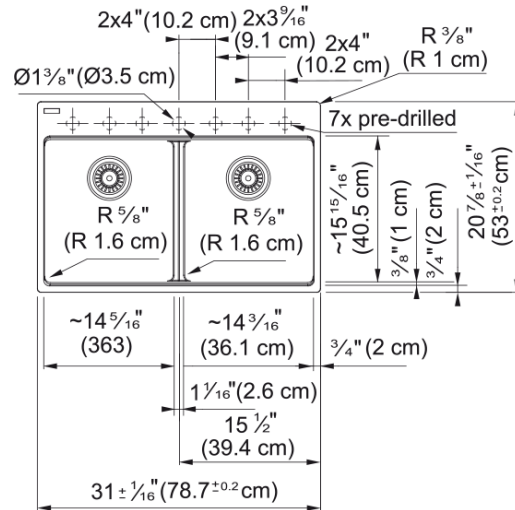

Maris Topmount Sink - MAG6201414-CHA-S | 114.0687.220

31.0-in. x 20.88-in. Champagne Granite Double Bowl Kitchen Sink. Maris sinks are equipped with deep capacity bowls that can easily fit baking trays, pots, and pans to be washed with maximum ease. With our easy-to-use integrated ledge system, you'll accomplish more with your sink while making the most of your surrounding counter space. Our integrated antimicrobial Sanitized technology helps reduce odors and ensures safe protection against bacteria and mildew in your sink. The rear drain maximizes the usable surface of the bowl and creates extra cabinet space beneath the sink. Maris granite sinks are scratch-resistant, fade-resistant, and impact resistant and will retain their new appearance for years. Sink strainer assembly included.

Aspect

Sink type	Sink
Type of material	Granite
Number of bowls	2
Color	Champagne
Surface finish	None

Product Dimensions

Exterior size: right to left	31
Exterior size: front to back	20.874
Large bowl size: right to left	14.252
Large bowl size: front to back	15.606
Large bowl: depth	9.492
Small bowl size: right to left	14.252
Small bowl size: front to back	15.606
Small bowl: depth	9.492

Installation

Minimum cabinet size	33"
----------------------	-----

Product specifications

Installation type	Topmount / drop in
Drain hole	3 1/2"
Position of drainer	No drainer

Product identification

Product brand	FRANKE
Product family	Maris
Collection	Maris