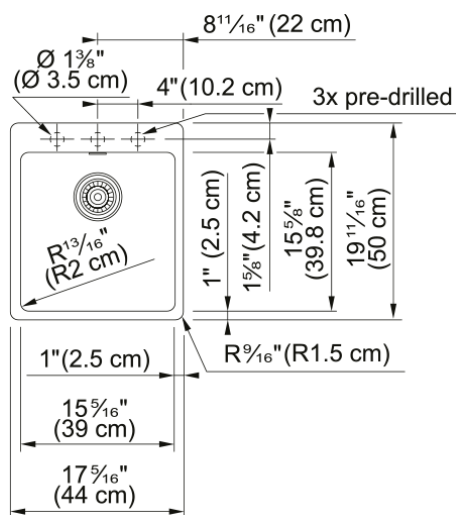

Maris Dual Mount Sink - MAG61015-SHG-S | 114.0687.212

17.31-in. x 19.69-in. Granite Single Bowl Bar / Prep Sink in Stone Grey. Beautiful and durable, this Maris sink is the perfect size for a bar or prep sink. Our integrated antimicrobial Sanitized technology helps reduce odors and ensures safe protection against bacteria and mildew in your sink. The rear drain maximizes the usable surface of the bowl and creates extra cabinet space beneath the sink. Maris granite sinks are scratch-resistant, fade-resistant, and impact resistant and will retain their new appearance for years. Sink strainer assembly included.

Aspect

Sink type	Sink
Type of material	Granite
Number of bowls	1
Color	Stone grey
Surface finish	None

Product Dimensions

Exterior size: right to left	17.323
Exterior size: front to back	19.685
Large bowl size: right to left	15.354
Large bowl size: front to back	15.748
Large bowl: depth	7.874

Installation

Minimum cabinet size	21"
----------------------	-----

Product specifications

Installation type	Topmount / drop in
Installation type	Undermount
Drain hole	3 1/2"
Position of drainer	No drainer