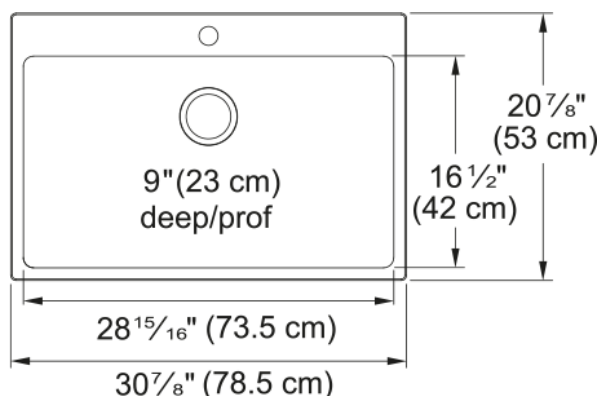

## Brookmore Drop In Sink - BSL2131-9-1 | 101.0636.988

Brookmore Collection 31-in x 21-in Drop in 1-Hole Single Bowl Stainless Steel Kitchen Sink. The Brookmore stainless steel sink collection will create something truly unique that fits both prepping and cleaning needs. Made with high-quality 18-gauge stainless steel with a rich chromium content that helps shield the material from corrosion and prevents bacterial growth. This sink features the EZ Torque™ simplified fastener system that lets you quickly drop and drill your sink into place, securely locking the sink to the countertop. The spacious 9" deep bowl is perfect for soaking and washing stacks of dishes, and the sound-dampening system goes to work to reduce the noise caused by a garbage disposal or running water.

### Product Dimensions

Length (right to left)	30.906
Width (front to back)	20.866
Large bowl size: right to left	29
Large bowl size: front to back	16.535
Large bowl: depth	9.055

### Installation

Minimum cabinet size	33"
----------------------	-----