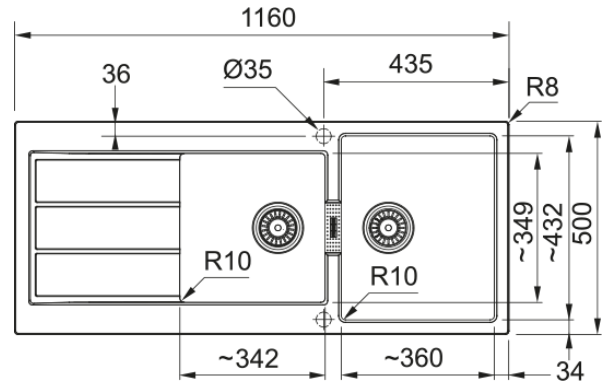

S2D621CB Sirius 2.0 1 & 1/2 Bowl Sink | 143.0653.796

COMMERCIAL RANGE (NOT AVAILABLE THROUGH RETAIL) - Offering a spacious main bowl paired with a versatile half bowl, the Sirius 2.0 1 & 1/2 bowl sink is designed to keep your kitchen running smoothly. Its sleek, easy-care surface makes cleaning simple, while the modern design complements any kitchen style.

Aspect

Sink type	Sink (w/ drainer)
Material type	Tectonite
Number of bowls	2
Colour	Carbon black
Finish	None

Dimensions

Overall length	1160.0
Overall depth	500.0
Length	359.0
Depth	431.0
Height	199.9
Bowl 2: length	340.6
Bowl 2: Width	349.0
Bowl 2: height	199.9
Cutout inset: right to left	1144.0
Cutout inset: front to back	484.0

Installation

Cabinet size	80 cm
--------------	-------

Product features

Installation type	Topmount
Waste outlet	3 1/2"
Position of drainer	Reversible drainer
Bowl 1: accessory ledge	No
Bowl 2: accessory ledge	No