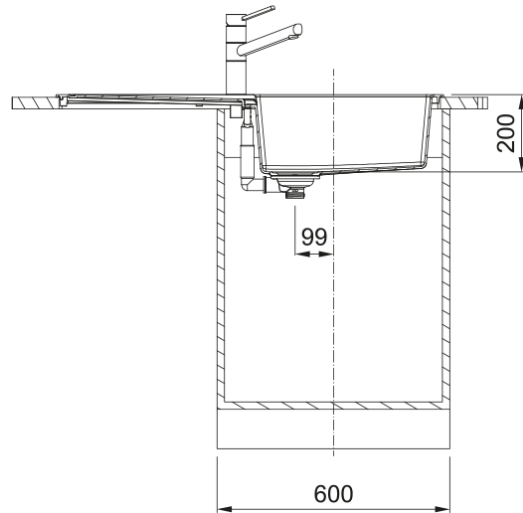

S2D611-100CB Sirius 2.0 Single Bowl Sink | 143.0653.794

COMMERCIAL RANGE (NOT AVAILABLE THROUGH RETAIL) - The Sirius 2.0 single bowl sink is crafted for the modern kitchen, combining sleek design with durable performance. Its spacious bowl offers ample room for washing and prep, while the smooth surface ensures easy cleaning. A perfect blend of style and function to elevate your kitchen experience.

Aspect

Sink type	Sink (w/ drainer)
Material type	Tectonite
Number of bowls	1
Colour	Carbon black
Finish	None

Dimensions

Overall length	1000.0
Overall depth	500.0
Length	450.0
Depth	432.0
Height	200.0
Cutout inset: right to left	984.0
Cutout inset: front to back	484.0

Installation

Cabinet size	60 cm
--------------	-------

Product features

Installation type	Topmount
Waste outlet	3 1/2"
Position of drainer	Reversible drainer

Product identification

Brand	FRANKE
Product family	Smart
Family	Sirius 2