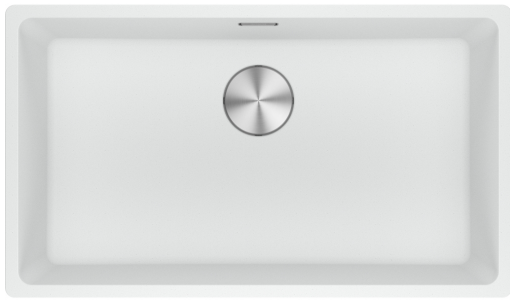

MRG110-72PW Maris Single Bowl Sink | 135.0708.588

The Maris sink made of Fraganite is particularly elegant and brings a natural look into your kitchen. Thanks to its unique design the Maris sink brings an innovative aesthetic to the market and is perfectly shaped for outstanding performance.

Aspect

Sink type	Bowl (no drainer)
Material type	Granite
Number of bowls	1
Colour	Polar white
Finish	None

Dimensions

Overall length	753.0
Overall depth	433.0
Length	720.0
Depth	400.0
Height	200.0

Installation

Cabinet size	80 cm
--------------	-------

Product features

Installation type	Undermount
Waste outlet	3 1/2"
Position of drainer	No drainer
Bowl 1: accessory ledge	No
Active Twist Compatibility	Yes

Product identification

Brand	FRANKE
Product family	Maris
Family	Maris

Properties

Drainer	No drainer
Reversible	No
Tap ledge	No

Waste kit	Yes
Waste kit type	Manual
Plumbing kit	No
Tap holes	No tap hole
Soap dispenser hole	No