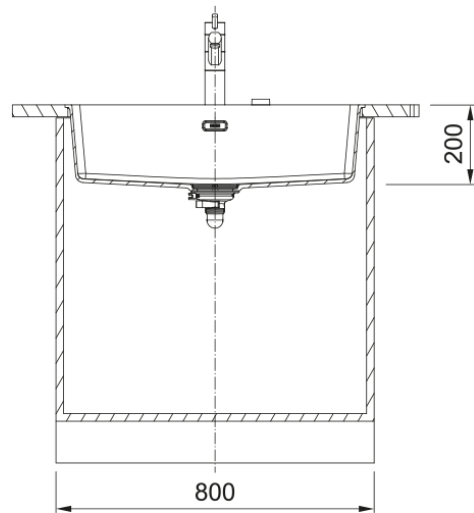

MRG110-72PW Maris Single Bowl Sink | 135.0708.588

The Maris sink made of Fraganite is particularly elegant and brings a natural look into your kitchen. Thanks to its unique design the Maris sink brings an innovative aesthetic to the market and is perfectly shaped for outstanding performance.

Aspect

Sink type	Bowl (no drainer)
Material type	Granite
Number of bowls	1
Colour	Polar white
Finish	None

Dimensions

Overall length	753.0
Overall depth	433.0
Length	720.0
Depth	400.0
Height	200.0

Installation

Cabinet size	80 cm
--------------	-------

Product features

Installation type	Undermount
Waste outlet	3 1/2"
Position of drainer	No drainer
Bowl 1: accessory ledge	No
Active Twist Compatibility	Yes

Product identification