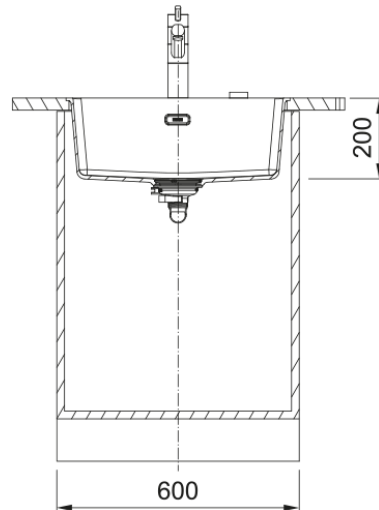

MRG110-52ON Maris Single Bowl Sink | 135.0708.568

The Maris sink made of Fraganite is particularly elegant and brings a natural look into your kitchen. Thanks to its unique design the Maris sink brings an innovative aesthetic to the market and is perfectly shaped for outstanding performance.

Aspect

Sink type	Bowl (no drainer)
Material type	Granite
Number of bowls	1
Colour	Onyx
Finish	None

Dimensions

Overall length	553.0
Overall depth	433.0
Length	520.0
Depth	400.0
Height	200.0

Installation

Cabinet size	60 cm

Product features

Installation type	Undermount
Waste outlet	3 1/2"
Position of drainer	No drainer
Bowl 1: accessory ledge	No
Active Twist Compatibility	Yes

Product identification

Brand	FRANKE
Product family	Maris
Family	Maris

Properties

Drainer	No drainer
Reversible	No
Tap ledge	No