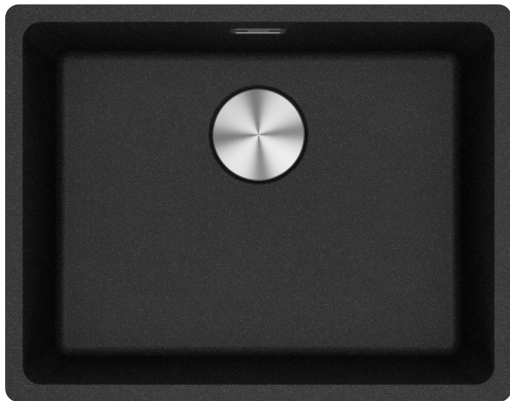

## MRG110-52ON Maris Single Bowl Sink | 135.0708.568

The Maris sink made of Fraganite is particularly elegant and brings a natural look into your kitchen. Thanks to its unique design the Maris sink brings an innovative aesthetic to the market and is perfectly shaped for outstanding performance.

### Aspect

Sink type	Bowl (no drainer)
Material type	Granite
Number of bowls	1
Colour	Onyx
Finish	None

### Dimensions

Overall length	553.0
Overall depth	433.0
Length	520.0
Depth	400.0
Height	200.0