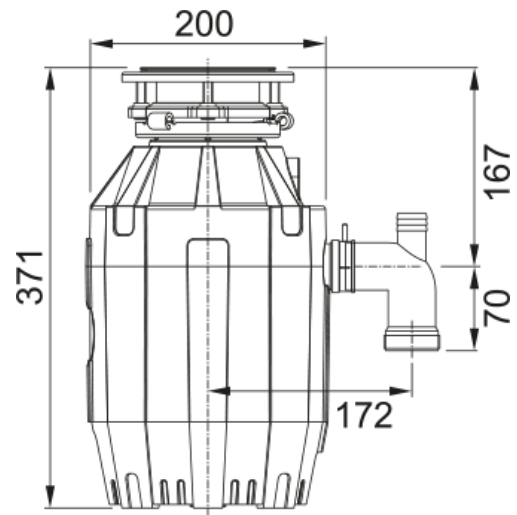

TE-75 Waste Disposer | 134.0537.189

Franke kitchen waste disposers provide years of trouble-free, sustainable household waste management.

Aspect

Product type Food waste disposer

Energy specifications

Voltage 220-240 V

Product identification

Brand FRANKE

Product family Maris

Family Disposer

Properties

Waste disposer power 3/4 HP

Motor speed 2700.0

Waste disposer motor type Permanent magnet

Feed type Continuous