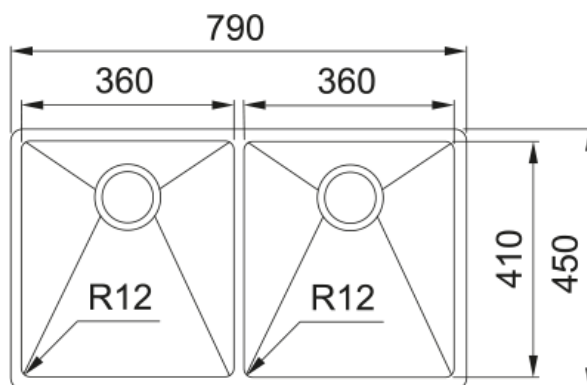

PZX220-36R12 Planar Sink FPC | 127.0693.891

COMMERCIAL RANGE (NOT AVAILABLE THROUGH RETAIL) - The Planar Sink FPC features a sleek, modern design with clean lines and a smooth finish. Its spacious bowl offers plenty of room for all your kitchen tasks, while the durable construction ensures long-lasting performance. A stylish and practical choice for contemporary kitchens.

Aspect

Sink type	Bowl (no drainer)
Material type	Stainless steel
Number of bowls	2
Colour	Steel
Finish	Prebrushed N4

Dimensions

Overall length	790.0
Overall depth	450.0
Length	360.0
Depth	410.0
Height	200.0
Bowl 2: length	360.0
Bowl 2: Width	410.0
Bowl 2: height	200.0

Installation

Cabinet size	90 cm

Product features

Installation type	Flushmount
Installation type	Topmount
Waste outlet	3 1/2"
Position of drainer	No drainer
Active Twist Compatibility	No

Product identification

Brand	FRANKE
Product family	None
Family	Planar China

Properties