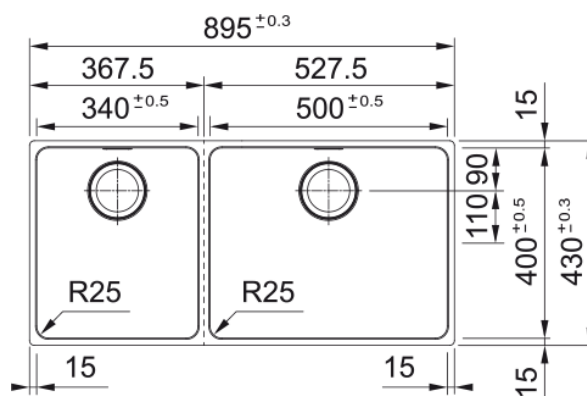

## MYX220-50/34SBL Mythos 1 & 1/2 Bowl Sink | 127.0651.156

Precise and elegant in style, this premium range will complement those with a flair for contemporary and minimalist design.

### Dimensions

Overall length	895.0
Overall depth	430.0
Length	500.0
Depth	400.0
Height	200.0
Bowl 2: length	340.0
Bowl 2: Width	400.0
Bowl 2: height	200.0

### Installation

Cabinet size	90 cm
--------------	-------

### Product features

Installation type	Flushmount
Installation type	Slimtop
Installation type	Undermount
Waste outlet	3 1/2"
Position of drainer	No drainer