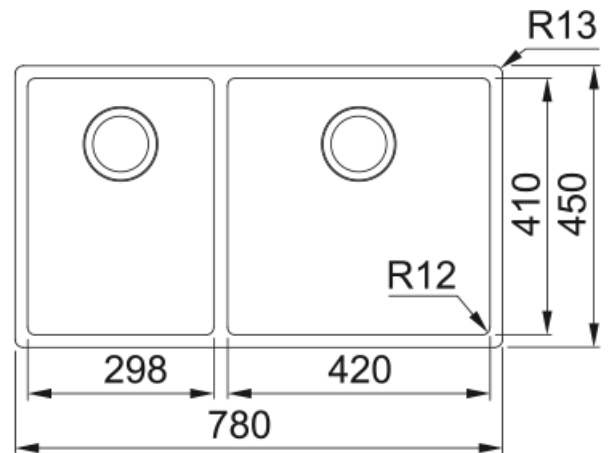

BOX220-42/29SBL Bolero 1 & 1/2 Bowl Sink | 127.0644.976

With its tight radius corners, minimalist waste, and shimmering stainless steel construction, this Franke Bolero sink will make a neat addition to any contemporary kitchen. Available with small bowl on the left or right.

Aspect

Sink type	Bowl (no drainer)
Material type	Stainless steel
Number of bowls	2
Colour	Steel
Finish	Prebrushed N4

Dimensions

Overall length	780.0
Overall depth	450.0
Length	420.0
Depth	410.0
Height	200.0
Bowl 2: length	298.0
Bowl 2: Width	410.0
Bowl 2: height	200.0

Installation

Cabinet size	80 cm
--------------	-------

Product features

Installation type	Flushmount
Waste outlet	3 1/2"
Position of drainer	No drainer

Product identification

Brand	FRANKE
Product family	Maris
Range	Box