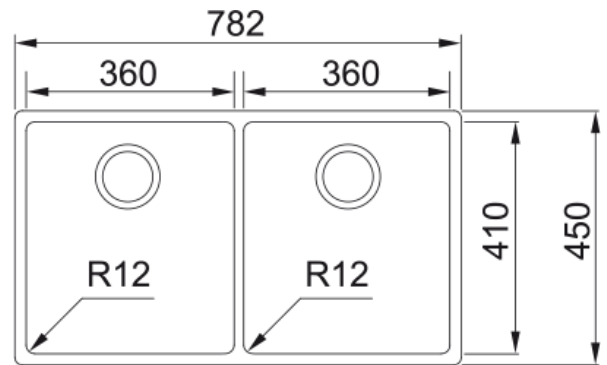

BOX220-36 Bolero Double Bowl Sink | 127.0382.563

With its tight radius corners, minimalist waste, and shimmering stainless steel construction, this Franke Bolero sink will make a neat addition to any contemporary kitchen.

Aspect

Sink type	Bowl (no drainer)
Material type	Stainless steel
Number of bowls	2
Colour	Steel
Finish	Prebrushed N4

Dimensions

Overall length	782.0
Overall depth	450.0
Length	360.0
Depth	410.0
Height	200.0
Bowl 2: length	360.0
Bowl 2: Width	410.0
Bowl 2: height	200.0

Installation

Cabinet size	80 cm
--------------	-------

Product features

Installation type	Flushmount
Installation type	Topmount
Installation type	Undermount
Waste outlet	3 1/2"
Position of drainer	No drainer
Bowl 1: accessory ledge	No
Bowl 2: accessory ledge	No
Active Twist Compatibility	Yes
Installationvice	Fastfix