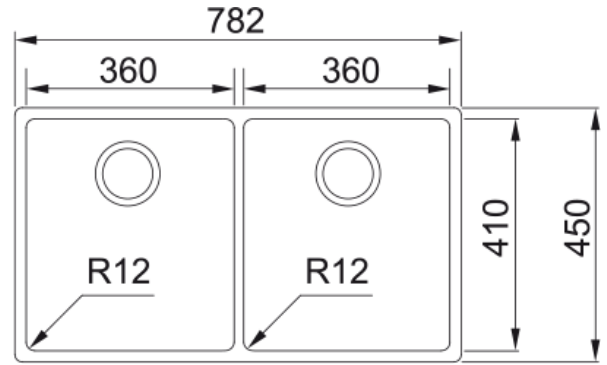

## BOX220-36 Bolero Double Bowl Sink | 127.0382.563

With its tight radius corners, minimalist waste, and shimmering stainless steel construction, this Franke Bolero sink will make a neat addition to any contemporary kitchen.

### Dimensions

Overall length	782.0
Overall depth	450.0
Length	360.0
Depth	410.0
Height	200.0
Bowl 2: length	360.0
Bowl 2: Width	410.0
Bowl 2: height	200.0

### Installation

Cabinet size	80 cm
--------------	-------