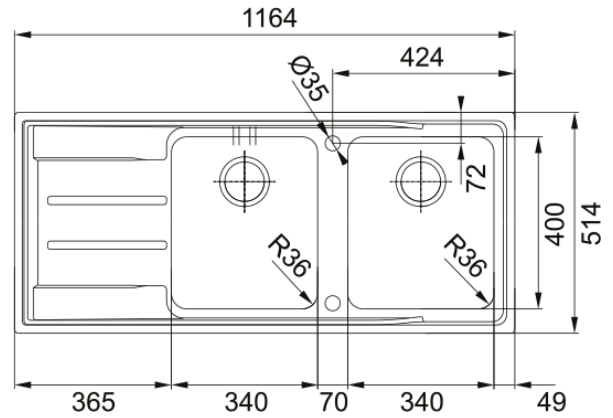

ANX221LHD Aton Double Bowl Sink | 127.0283.698

This Franke sink will add contemporary flair to your kitchen space. Boasting a double bowl configuration, you can wash in one bowl and rinse in the other.

Aspect

Sink type	Sink (w/ drainer)
Material type	Stainless steel
Number of bowls	2
Colour	Steel
Finish	Brushed

Dimensions

Overall length	1164.0
Overall depth	514.0
Length	340.0
Depth	400.0
Height	190.0
Bowl 2: length	340.0
Bowl 2: Width	400.0
Bowl 2: height	190.0

Installation

Cabinet size	80 cm
--------------	-------

Product features

Installation type	Flushmount
Waste outlet	3 1/2"
Position of drainer	Left hand side drainer

Product identification

Brand	FRANKE
Product family	Maris
Family	Aton
Approval logo	CE