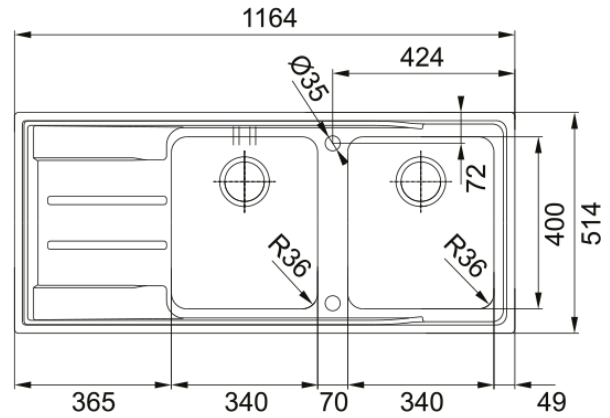

ANX221LHD Aton Double Bowl Sink | 127.0283.698

This Franke sink will add contemporary flair to your kitchen space. Boasting a double bowl configuration, you can wash in one bowl and rinse in the other.

Aspect

Sink type	Sink (w/ drainer)
Material type	Stainless steel
Number of bowls	2
Colour	Steel
Finish	Brushed

Dimensions

Overall length	1164.0
Overall depth	514.0
Length	340.0
Depth	400.0
Height	190.0
Bowl 2: length	340.0
Bowl 2: Width	400.0
Bowl 2: height	190.0

Installation

Cabinet size	80 cm
--------------	-------

Product features

Installation type	Flushmount
Waste outlet	3 1/2"
Position of drainer	Left hand side drainer

Product identification

Brand	FRANKE
Product family	Maris
Family	Aton
Approval logo	CE