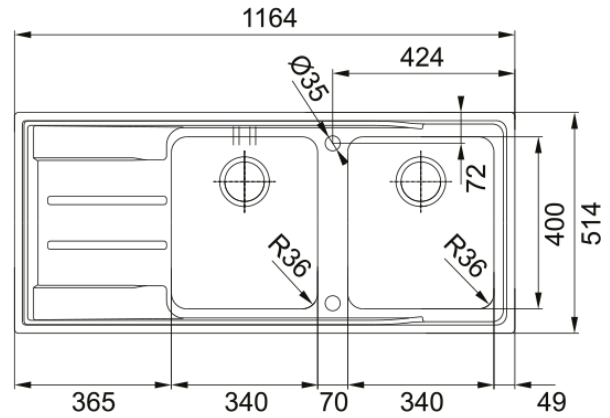

ANX221LHD Aton Double Bowl Sink | 127.0283.698

This Franke sink will add contemporary flair to your kitchen space. Boasting a double bowl configuration, you can wash in one bowl and rinse in the other.

Aspect

| | |
|-----------------|-------------------|
| Sink type | Sink (w/ drainer) |
| Material type | Stainless steel |
| Number of bowls | 2 |
| Colour | Steel |
| Finish | Brushed |

Dimensions

| | |
|----------------|--------|
| Overall length | 1164.0 |
| Overall depth | 514.0 |
| Length | 340.0 |
| Depth | 400.0 |
| Height | 190.0 |
| Bowl 2: length | 340.0 |
| Bowl 2: Width | 400.0 |
| Bowl 2: height | 190.0 |

Installation

| | |
|--------------|-------|
| Cabinet size | 80 cm |
|--------------|-------|

Product features

| | |
|---------------------|------------------------|
| Installation type | Flushmount |
| Waste outlet | 3 1/2" |
| Position of drainer | Left hand side drainer |