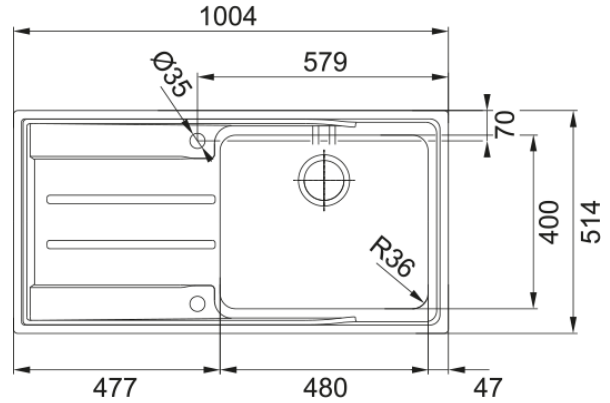

ANX211LHD Aton Single Bowl Sink | 127.0283.678

This Franke sink will make an elegant statement in any kitchen. With a 36-litre capacity, the single bowl can accommodate large dinner plates. Available in left hand and right hand drainer configuration.

Aspect

Sink type	Sink (w/ drainer)
Material type	Stainless steel
Number of bowls	1
Colour	Steel
Finish	Brushed

Dimensions

Overall length	1004.0
Overall depth	514.0
Length	480.0
Depth	400.0
Height	190.0

Installation

Cabinet size	60 cm
--------------	-------

Product features

Installation type	Flushmount
Installation type	Topmount
Waste outlet	3 1/2"
Position of drainer	Left hand side drainer

Product identification

Brand	FRANKE
Product family	Maris
Family	Aton
Approval logo	CE