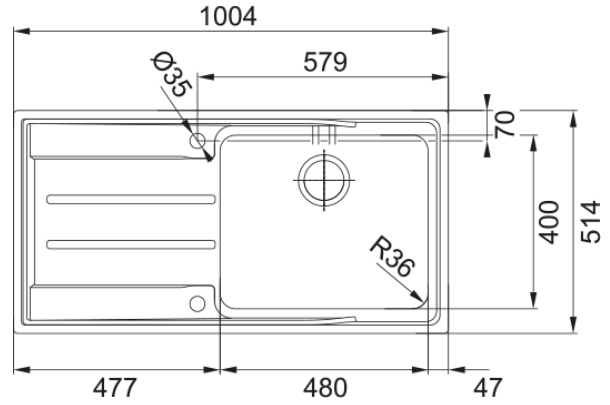

ANX211LHD Aton Single Bowl Sink | 127.0283.678

This Franke sink will make an elegant statement in any kitchen. With a 36-litre capacity, the single bowl can accommodate large dinner plates. Available in left hand and right hand drainer configuration.

Aspect

Sink type	Sink (w/ drainer)
Material type	Stainless steel
Number of bowls	1
Colour	Steel
Finish	Brushed

Dimensions

Overall length	1004.0
Overall depth	514.0
Length	480.0
Depth	400.0
Height	190.0

Installation

Cabinet size	60 cm
--------------	-------

Product features

Installation type	Flushmount
Installation type	Topmount
Waste outlet	3 1/2"
Position of drainer	Left hand side drainer

Product identification

Brand	FRANKE
Product family	Maris
Family	Aton
Approval logo	CE