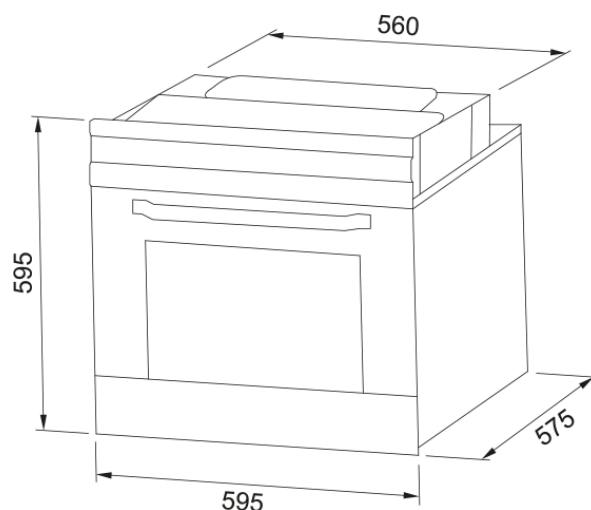

FRE60M9B 60cm 9 Function Oven | 116.0507.691

Arguably the most important addition to any kitchen, a Franke Designer oven is an expression of absolute elegance with its black glass finish. You can be sure your Franke oven will cope with even the most intensive daily demands, year after year and still look great.

Aspect

Oven type	Electric
Type	Built-in
Colour	Black

Dimensions

Depth	575.0
Height overall	595.0

Energy specifications

Max power	3100.0
Voltage	220-240 V
Frequency (Hz)	50-60

Product features

Cleaning	Standard
Steam	No
Energy efficiency class	A
Color of knobs	Inox
Color of handle	Inox
Manual functions	Conventional
Packaging depth	670.0
Packaging height	688.0
Packaging width	648.0
Type of knobs	Protruding

Product identification

Brand	FRANKE
Product family	None
Family	None

Properties

Usable Volume Liter	70.0