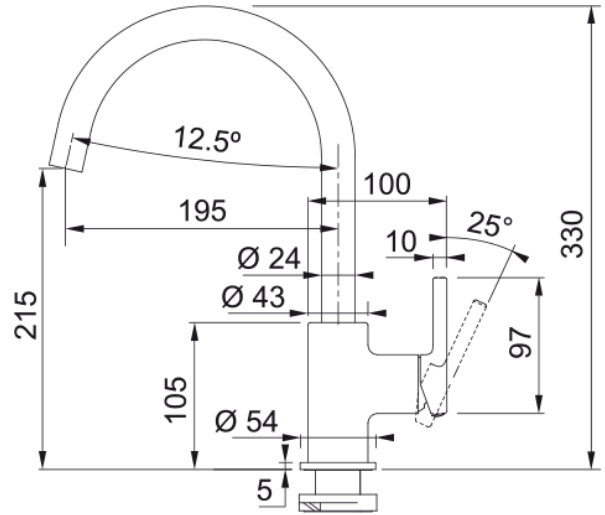

TA9910 Lina Non Pull-Out Décor Steel Tap | 115.0732.086

COMMERCIAL RANGE (NOT AVAILABLE THROUGH RETAIL) - The Lina Non Pull-Out Tap in Décor Steel offers a sleek, modern look with reliable everyday performance. Its fixed swivel spout provides easy access for all your kitchen tasks, while the durable steel finish adds subtle sophistication to any space. Perfect for kitchens that value simplicity and style.

Aspect

Spout type J - spout

Colour Décor steel

Material type Brass

Dimensions

Height overall 357.0

Tap hole diameter 35 mm

Cartridge 35 mm

Installation

Fixation type Shank

Water hose connection 1/2"

Water supply hose length 450 mm

Product features

Pressure High pressure

Spout type Swivel spout

Tap operation Side lever