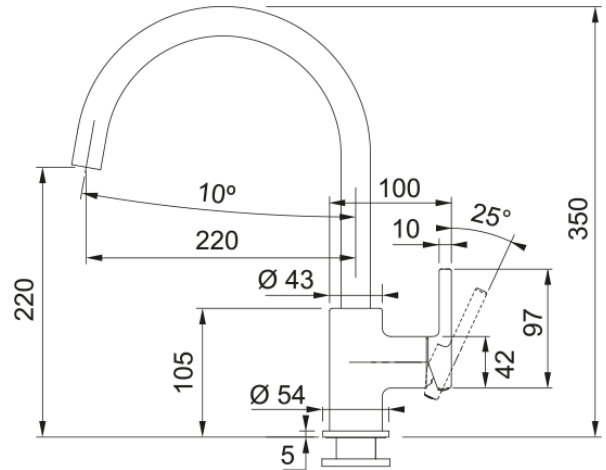

TA9920 Lina Non Pull-Out Matte Black Tap | 115.0695.872

COMMERCIAL RANGE (NOT AVAILABLE THROUGH RETAIL) - The Lina Non Pull-Out Tap in Matte Black delivers bold simplicity with a modern edge. Its minimalist design and fixed spout make it a practical choice for everyday use, while the matte black finish adds a sophisticated, contemporary touch to any kitchen.

Aspect

Spout type J - spout

Colour Matte black

Material type Brass

Dimensions

Height overall 357.0

Tap hole diameter 35 mm

Cartridge 35 mm

Installation

Fixation type Shank

Water hose connection 1/2"

Water supply hose length 450 mm

Product features

Pressure High pressure

Spout type Swivel spout

Tap operation Side lever