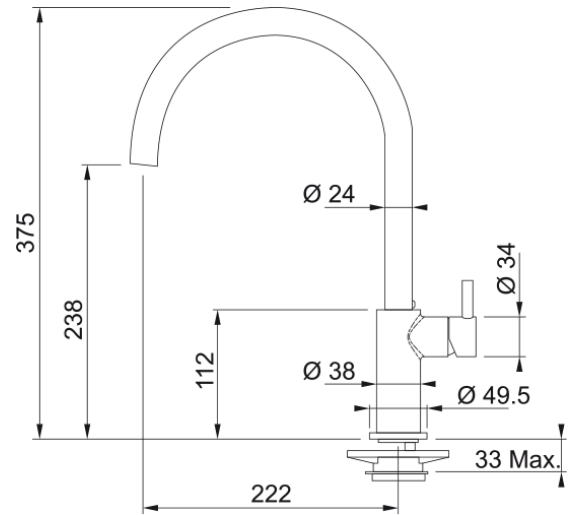

TA7600B Verona Non Pull-Out Tap | 115.0650.138

COMMERCIAL RANGE (NOT AVAILABLE THROUGH RETAIL) - The Verona tap features a sleek design with a 180° swivel spout for easy use. Its matte black finish adds a modern touch, making it a stylish and practical addition to any kitchen.

Aspect

Spout type	J - spout
Colour	Matte black
Material type	Brass

Dimensions

Height overall	375.0
Tap hole diameter	35 mm
Cartridge	28 mm

Installation

Fixation type	1 Bolt
Water hose connection	1/2"
Water supply hose length	410 mm

Product features

Pressure	High pressure
Spout type	Swivel
Tap operation	Side lever
Tap rotation	360°

Product identification

Brand	FRANKE
Product family	Mythos
Family	Verona

Properties

Eco water saving	Yes
Type of aerator	Honeycomb