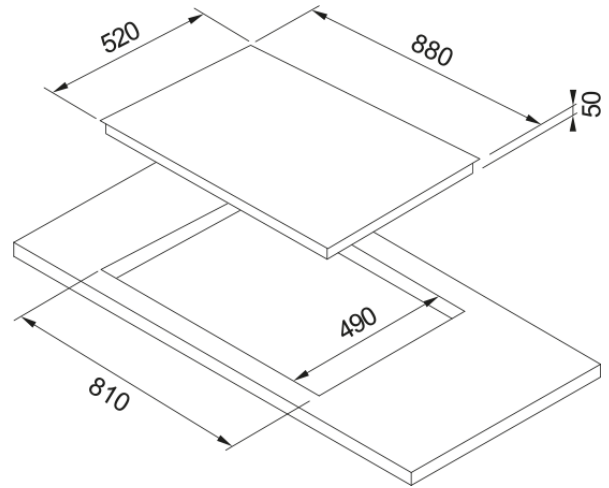

FCI905B1 90cm Induction Cooktop | 108.0636.346

COMMERCIAL RANGE (NOT AVAILABLE THROUGH RETAIL) - Enter the world of powerful induction cooking with this versatile cooktop, offering 5 heating zones with 2-zone bridging to speed up and customise your cooking style even further.

Aspect

Type	Electric
Technology	Induction vitroceramic
Colour	Black
Finish	BLACK GLASS
Power limitation	No

Dimensions

Overall dimensions	90X50
--------------------	-------

Energy specifications

Total Power (kW)	7.4
Voltage	220-240 V
Frequency (Hz)	50-60