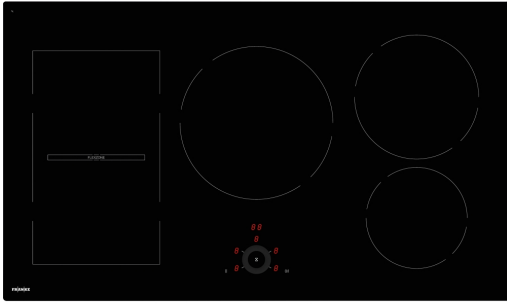

FCI905B1 90cm Induction Cooktop | 108.0636.346

COMMERCIAL RANGE (NOT AVAILABLE THROUGH RETAIL) - Enter the world of powerful induction cooking with this versatile cooktop, offering 5 heating zones with 2-zone bridging to speed up and customise your cooking style even further.

Aspect

Type	Electric
Technology	Induction vitroceramic
Colour	Black
Finish	BLACK GLASS
Power limitation	No

Dimensions

Overall dimensions	90X50
--------------------	-------

Energy specifications

Total Power (kW)	7.4
Voltage	220-240 V
Frequency (Hz)	50-60

Product features

Installation type	Standard
Hob/hood connection	No

Product identification

Brand	FRANKE
Product family	None

Properties

Technical UI Type	Electronic touch
Controls	Direct touch - one central +/-
Timer	No
Power level	9 + booster