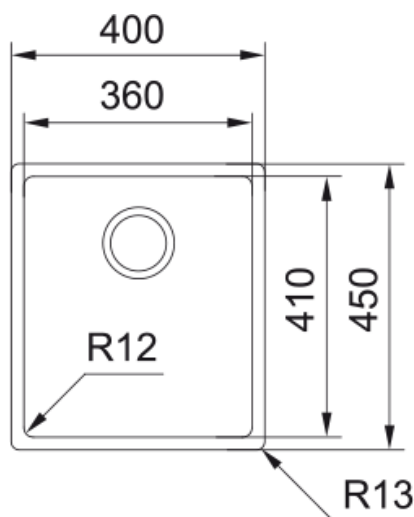

BOX210-36 Bolero Single Bowl Sink | 101.0382.520

With its tight radius corners, minimalist waste, and shimmering stainless steel construction, this Franke Bolero sink will make a neat addition to any contemporary kitchen.

Aspect

Sink type	Bowl (no drainer)
Material type	Stainless steel
Number of bowls	1
Colour	Steel
Finish	Prebrushed N4

Dimensions

Overall length	400.0
Overall depth	450.0
Length	360.0
Depth	410.0
Height	200.0

Installation

Cabinet size	45 cm
--------------	-------

Product features

Installation type	Flushmount
Installation type	Topmount
Installation type	Undermount
Waste outlet	3 1/2"
Position of drainer	No drainer
Bowl 1: accessory ledge	No
Active Twist Compatibility	Yes
Installationvice	Fastfix