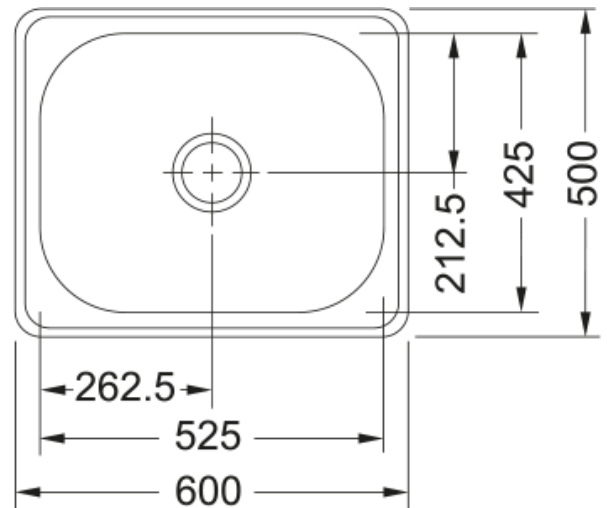

DLT 610 Deluxe Laundry Tub | 101.0189.144

This Franke laundry tub is great for those who are limited with space. Constructed from durable 18/10 grade stainless steel, it can withstand all the rigours associated with life in a busy laundry.

Aspect

Sink type	Bowl (no drainer)
Material type	Stainless steel
Number of bowls	1
Finish	Brushed

Dimensions

Overall length	600.0
Overall depth	500.0
Length	525.0
Depth	425.0
Height	230.0
Cutout inset: right to left	588.0
Cutout inset: front to back	488.0

Installation

Cabinet size	60 cm
--------------	-------

Product features

Installation type	Topmount
Waste outlet	3 1/2"
Position of drainer	No drainer

Product identification

Brand	FRANKE
Product family	None