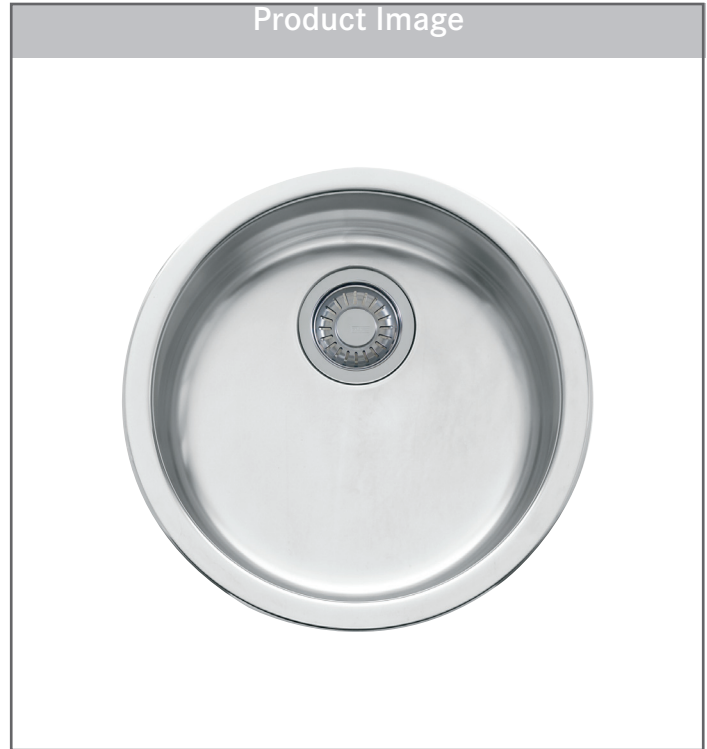

ROTONDO

STAINLESS STEEL 14" SINGLE BOWL SINK Model RBX-110

The Rotondo offers the versatility of a topmount or undermount installation. Its smaller size works well as a bar or prep sink but can also be used in other locations as well.

FEATURES

- Dual Mount installation offers versatility, installing as a fashionable undermount with an edgeless finish or an easy drop-in with rim extending over the countertop surface.
- Round smooth edges are easy to clean and maintain, while the stainless steel construction helps keeps the sink stain free.
- 20-gauge stainless steel is resistant to staining, corrosion, and easy-to-clean

TECHNICAL FEATURES

Overall Sink Size (OD)	17$\frac{1}{8}$"
Bowl Size (ID)	14$\frac{3}{4}$"
Bowl Depth (ID)	6 $\frac{9}{16}$"
Minimum Cabinet Size UM	21"
Minimum Cabinet Size TM	18"
Installation Type	Dual Mount
Anti-Noise Pads	Yes
Material	20 Gauge
Finish	Silk
Weight	5 lbs.
Warranty	Limited Lifetime

OPTIONAL ACCESSORIES

Strainer Assembly	1145 / 1145SN
Roller Mat	UV-36RM

Product Image