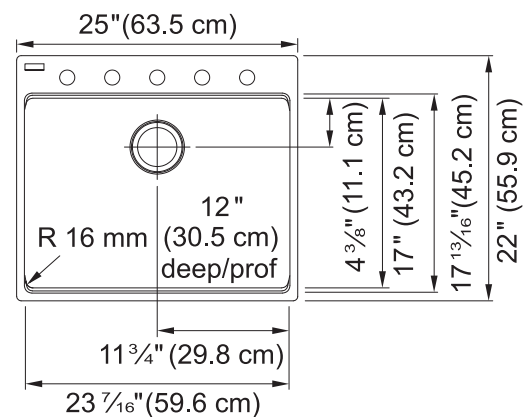

### TECHNICAL FEATURES

Overall Sink Size (OD)	25" x 22"
Bowl Size (ID)	23 <sup>7</sup> / <sub>16</sub> " x 17"
Bowl Depth (ID)	12"
Corner Radius	16mm
Minimum Cabinet Size	27" TM / 30" UM
Installation Type	Dual Mount
Weight	35 lbs.
Warranty	Limited Lifetime

### Dimensional Drawing

5 pre-scored holes for faucet and accessories