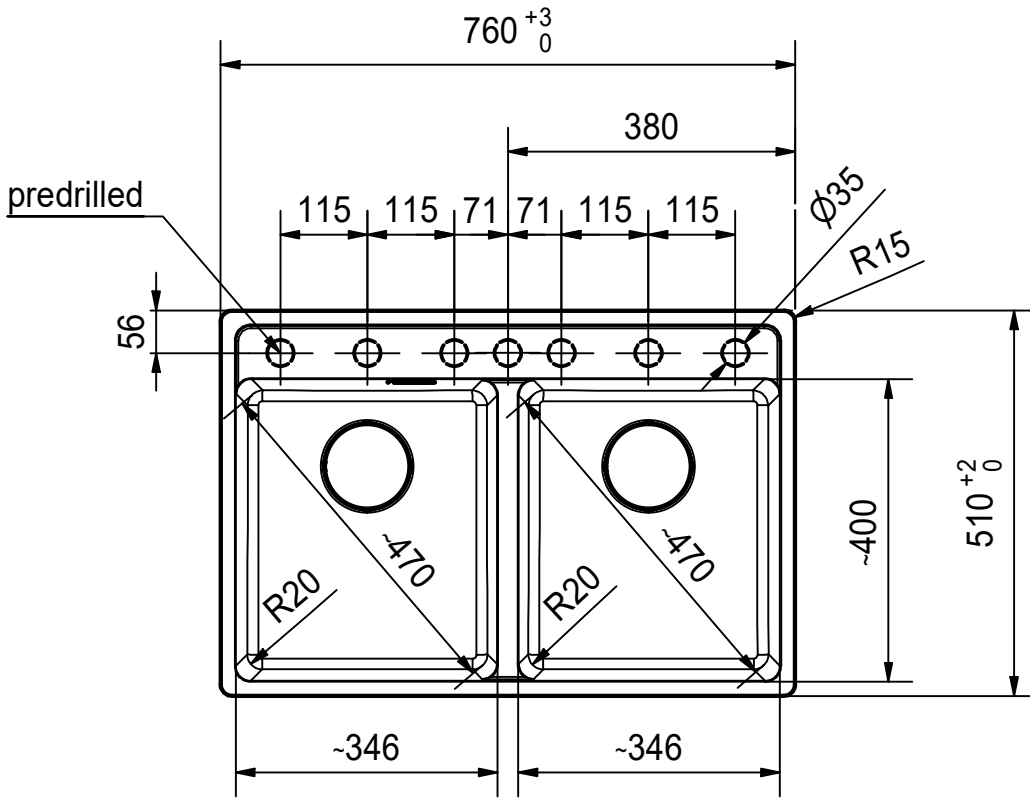

DT

Drawing No.	20196422_01	Revision	-
Drawn Date	22.09.2020		
These drawings and specifications are the property of Franke Technology and Trademark Ltd. and shall not be reproduced, copied or transferred to any third party without the prior written permission of Franke Technology and Trademark Ltd., Hergiswil, Switzerland			

Franke K chentechnik AG
CH-4663 Aarburg
Phone: +41 62 787 31 31
Internet: www.franke.com

MRG 620-35-35 TL

Sheet	Sheets
5	6