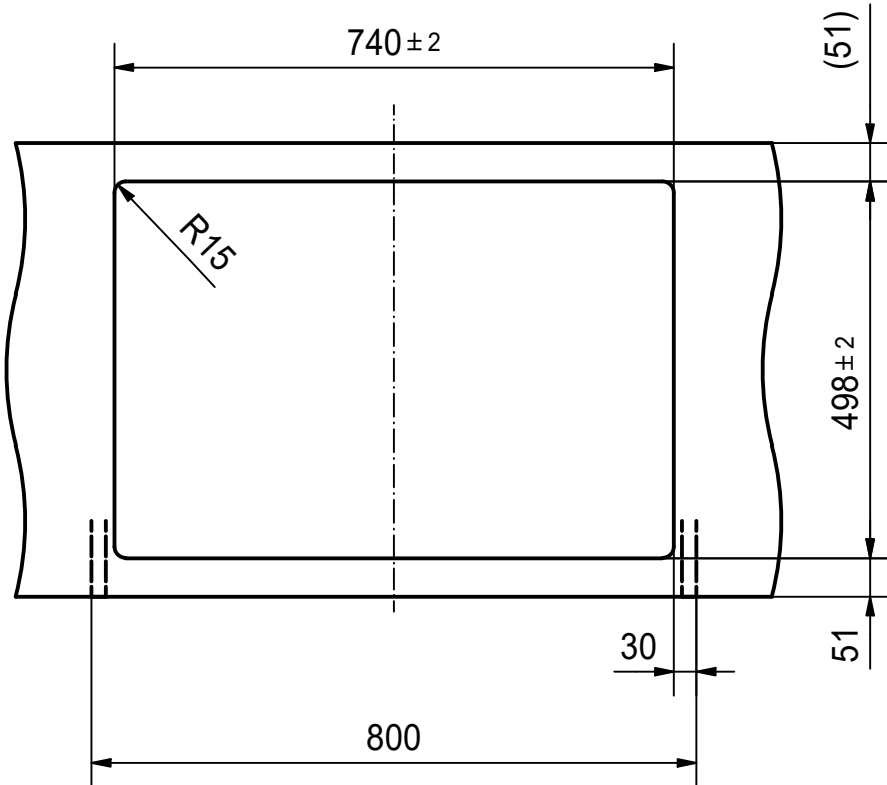

CO

Drawing No.	20196422_01	Revision	-
Drawn Date	22.09.2020		
These drawings and specifications are the property of Franke Technology and Trademark Ltd. and shall not be reproduced, copied or transferred to any third party without the prior written permission of Franke Technology and Trademark Ltd., Hergiswil, Switzerland			

Franke Küchentechnik AG
CH-4663 Aarburg
Phone: +41 62 787 31 31
Internet: www.franke.com

MRG 620-35-35 TL

Sheet	Sheets
3	6