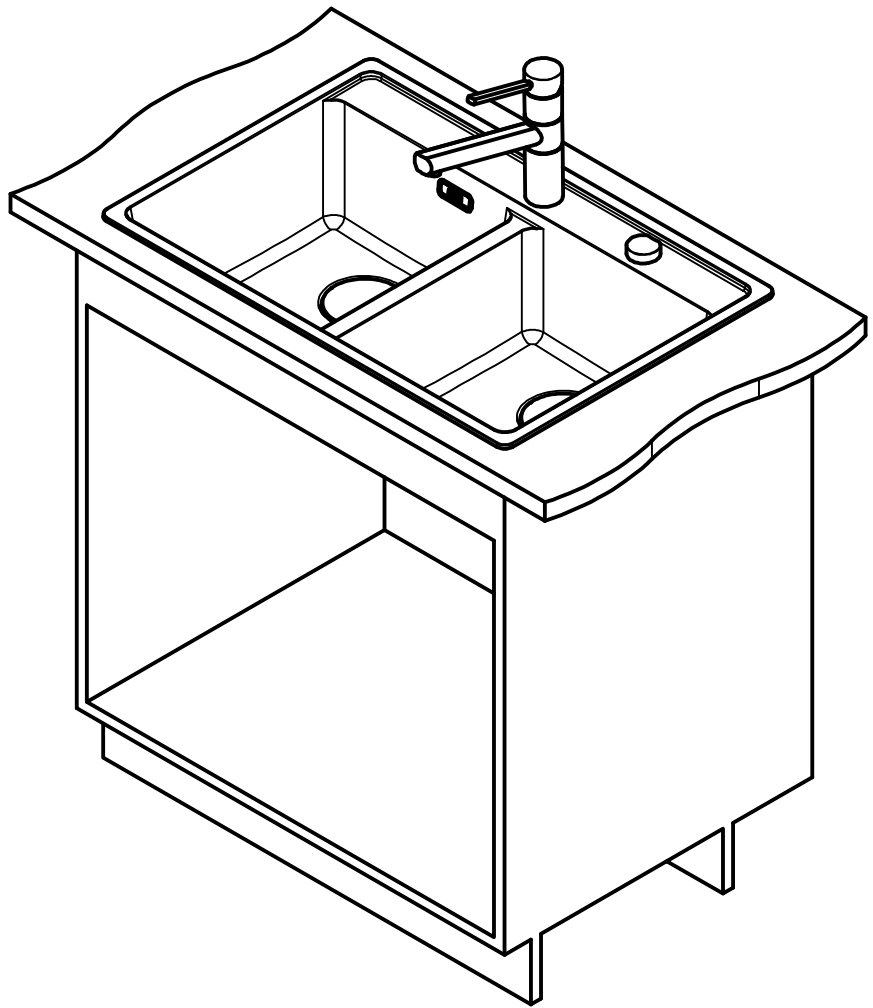

ISO

Drawing No.	20196422_01	Revision	-
Drawn Date	22.09.2020		
These drawings and specifications are the property of Franke Technology and Trademark Ltd. and shall not be reproduced, copied or transferred to any third party without the prior written permission of Franke Technology and Trademark Ltd., Hergiswil, Switzerland			

Franke Küchentechnik AG
CH-4663 Aarburg
Phone: +41 62 787 31 31
Internet: www.franke.com

MRG 620-35-35 TL

Sheet	Sheets
6	6