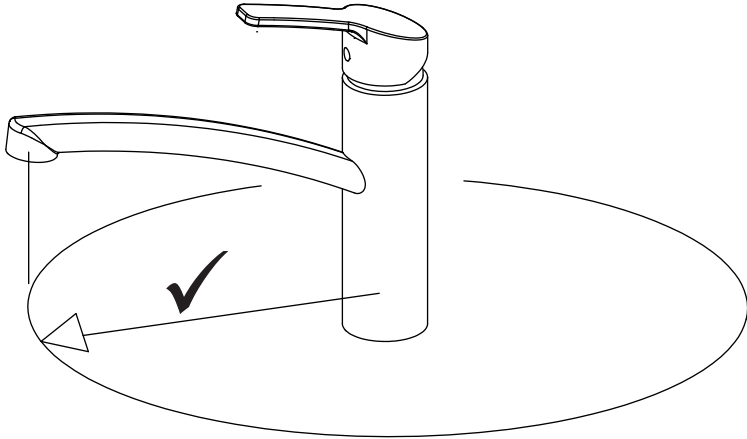

R max. = 210 mm / 8 17/64"

R max. = 210 mm / 8 17/64"

Periodic checks

- ▶ Check connection and shower hoses periodically for the following:
 - Watertightness
 - Corrosion
 - Mechanical damage
- ▶ Use original spare parts only.
- ▶ Replace damp or dripping hoses.
- ▶ Replace hoses with rusty or oxidized surfaces.
- ▶ Replace hoses that show signs of mechanical damage.