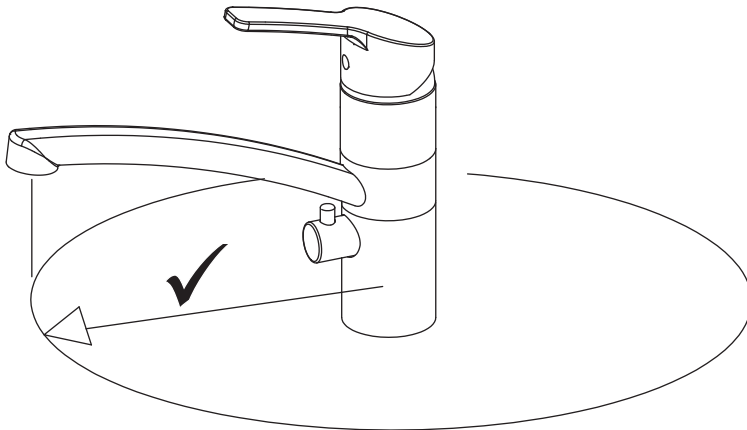

R max. = 210 mm / 8 17/64"

R max. = 210 mm / 8 17/64"

Periodic checks

- ▶ Check connection and shower hoses periodically for the following:
 - Watertightness
 - Corrosion
 - Mechanical damage
- ▶ Use original spare parts only.
- ▶ Replace damp or dripping hoses.
- ▶ Replace hoses with rusty or oxidized surfaces.
- ▶ Replace hoses that show signs of mechanical damage.