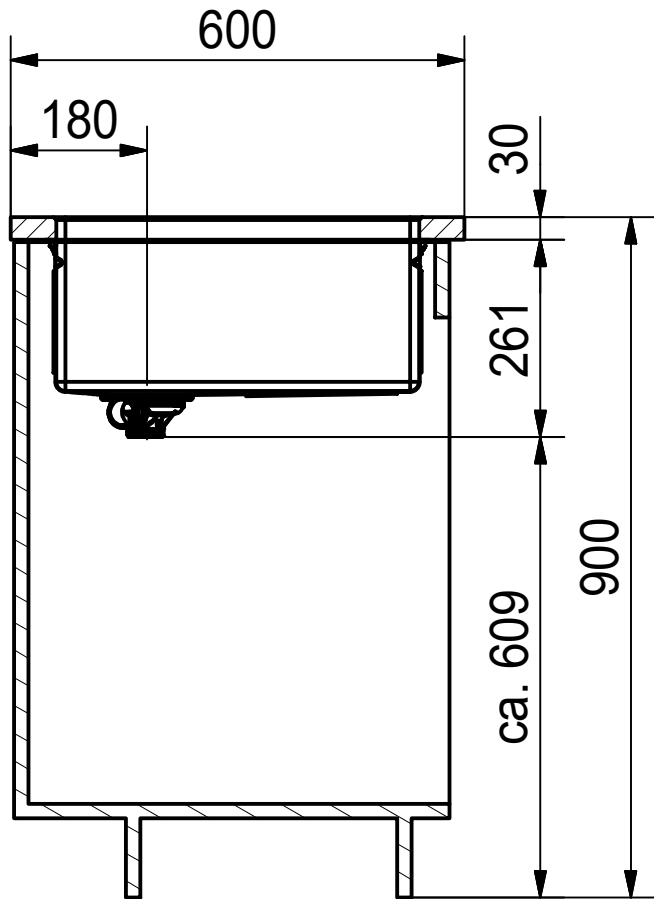

BWX 220/120-27 SI

Sheet	Sheets
7	11

DS

Drawing No.	20135825_01	Revision	-
Drawn Date	25.02.2019		
<small>These drawings and specifications are the property of Franke Technology and Trademark Ltd. and shall not be reproduced, copied or transferred to any third party without the prior written permission of Franke Technology and Trademark Ltd., Hergiswil, Switzerland</small>			