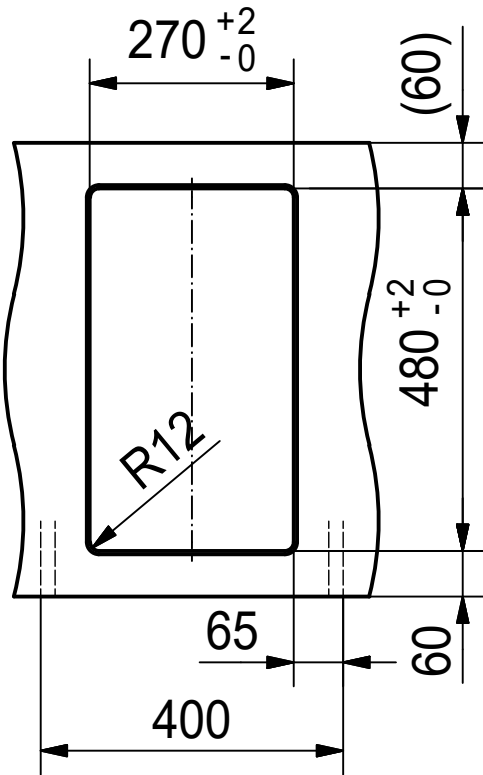

BWX 220/120-27 SI

Sheet	Sheets
7	11

DS

Drawing No.	20135825_01	Revision	-
Drawn Date	25.02.2019		
<small>These drawings and specifications are the property of Franke Technology and Trademark Ltd. and shall not be reproduced, copied or transferred to any third party without the prior written permission of Franke Technology and Trademark Ltd., Hergiswil, Switzerland</small>			

BWX 220/120-27 SI

Sheet	Sheets
8	11

CO

Drawing No.	20135825_01	Revision	-
Drawn Date	25.02.2019		
<small>These drawings and specifications are the property of Franke Technology and Trademark Ltd. and shall not be reproduced, copied or transferred to any third party without the prior written permission of Franke Technology and Trademark Ltd., Hergiswil, Switzerland</small>			

BWX 220/120-27 SI

Sheet	Sheets
11	11