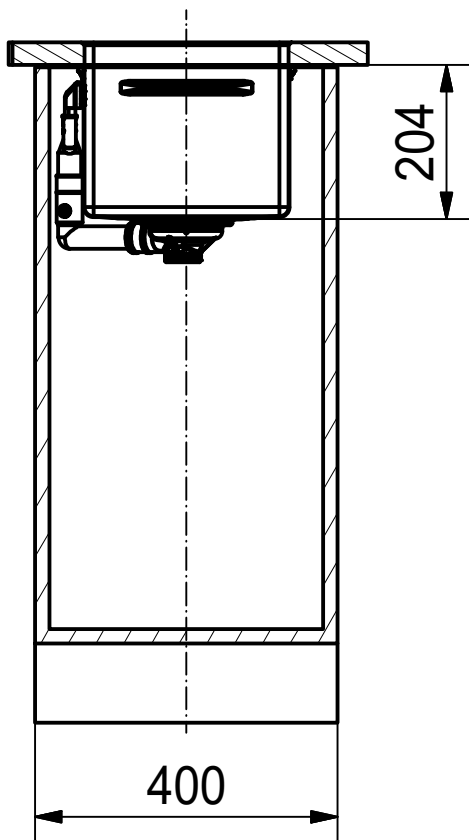

DF

Drawing No.	20135825_01	Revision	-
Drawn Date	25.02.2019		
These drawings and specifications are the property of Franke Technology and Trademark Ltd. and shall not be reproduced, copied or transferred to any third party without the prior written permission of Franke Technology and Trademark Ltd., Hergiswil, Switzerland			

BWX 220/120-27 SI

Sheet	Sheets
7	11