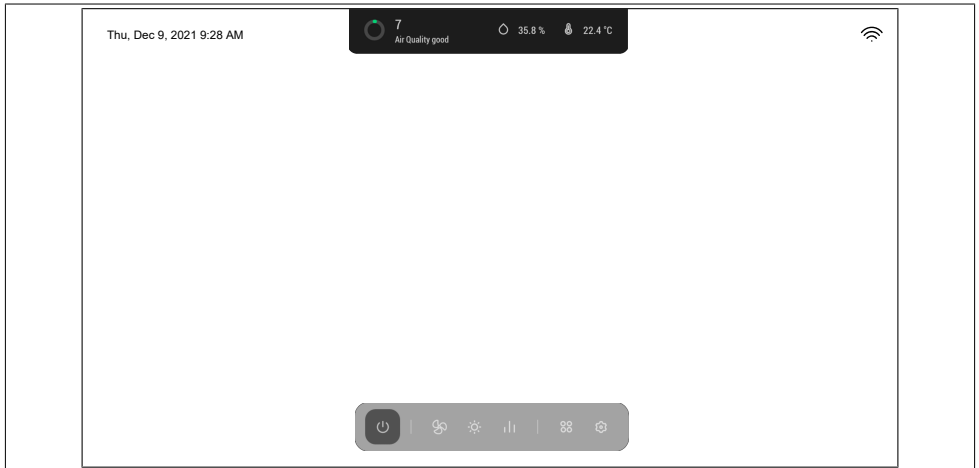

HAUPTFUNKTIONEN DES MONITORS

Startmenü

Icon	Funktion
	Schaltet das Gerät ein/aus Bevor Sie die anderen Funktionen aktivieren, schalten Sie das Gerät ein, das dann im AUTO-Modus mit der ersten Geschwindigkeit und den Lichtern mit maximaler Intensität aktiviert wird
 	Menü Motordrehzahlmanagement
	Menü zur Verwaltung des Beleuchtungssystems
	Menü zur Überwachung der Umgebungsparameter
	Menü Anwendungsverwaltung
	Menü zur Verwaltung der Einstellungen