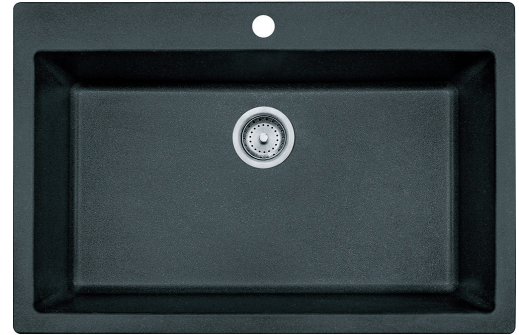

PRIMO

GRANITE 33" SINGLE BOWL SINK Model DIG61091-CA

Sleek aesthetics, plenty of prep space and the durability every kitchen requires, grace the Primo sink.

FEATURES

- Sanitized technology reduces odors and ensures safe protection against bacteria and mildew in your sink.
- Made from 80% quartz and 20% hard acrylic resin, granite sinks are durable, resistant to scratches, stains and heat
- Primo provides the versatility of undermount installation for an edgeless finish or topmount installation with the rim extending over the countertop.
- The 9" deep bowl easily accommodates large cookware to tackle your biggest kitchen tasks.

TECHNICAL FEATURES

Overall Sink Size (OD)	33" x 22"
Bowl Size (ID)	30" x 17"
Bowl Depth (ID)	9"
Corner Radius	13mm
Minimum Cabinet Size	36"
Installation Type	Dual Mount
Weight	36 lbs
Warranty	Limited Lifetime

AVAILABLE FINISHES

DIG61091-CHA-CA		Champagne
DIG61091-ONY-CA		Onyx
DIG61091-MOC-CA		Mocha
DIG61091-PWT-CA		Polar White
DIG61091-SHG-CA		Stone Grey

INCLUDED ACCESSORIES

Strainer Assembly	1145

OPTIONAL ACCESSORIES

Bottom Grid	BDGI100
All-In Accessory System	AIUS100 / AIUS200 / AIUS300
Colorline Strainer	900-XXX

Product Image