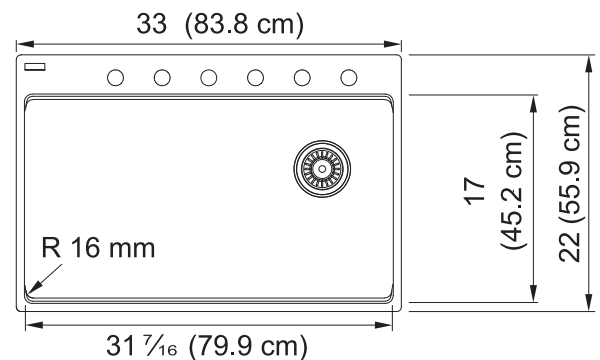

MARIS

GRANITE 33" SINGLE BOWL SINK MAG61031OW-S

TECHNICAL FEATURES

Overall Sink Size (OD)	33" x 22"
Bowl Size (ID)	31 $\frac{7}{16}$ " x 17"
Bowl Depth (ID)	9 $\frac{1}{2}$ "
Corner Radius	16mm
Minimum Cabinet Size	36"
Installation Type	Topmount
Weight	40 lbs.
Warranty	Limited Lifetime

Product Image

Dimensional Drawing

6 pre-scored holes for faucet and accessories