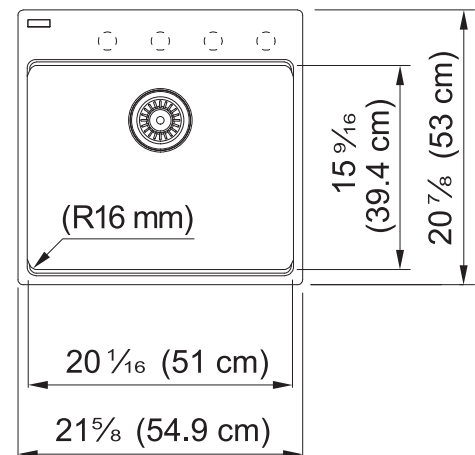

MARIS

GRANITE 21" SINGLE BOWL SINK MAG61020-S

TECHNICAL FEATURES

Overall Sink Size (OD)	21 ⁵ / ₈ " x 20 ⁷ / ₈ "
Bowl Size (ID)	20 ¹ / ₁₆ " x 15 ⁹ / ₁₆ "
Bowl Depth (ID)	9 ¹ / ₂ "
Corner Radius	16mm
Minimum Cabinet Size	24"
Installation Type	Topmount
Weight	33 lbs.
Warranty	Limited Lifetime

Colorline Drain
Cover
RNDCVR-XXX
(xxx represents color)

Colorline Strainer
900-XXX
(xxx represents color)

Colorline Flange
WD-900-XXX
(xxx represents color)

Product Image

Dimensional Drawing

4 pre-scored holes for faucet and accessories