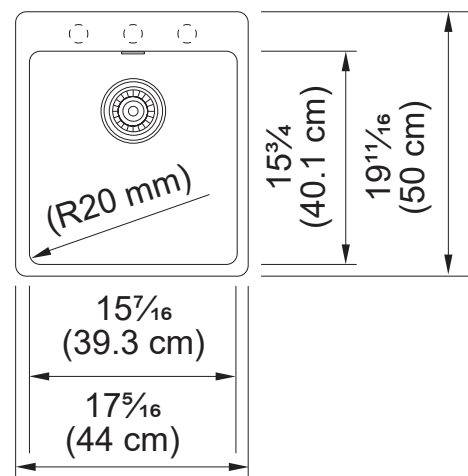

MARIS

GRANITE 17" SINGLE BOWL SINK MAG61015-S

TECHNICAL FEATURES

Overall Sink Size (OD)	17 ⁵ / ₁₆ " x 19 ¹ / ₁₆ "
Bowl Size (ID)	15 ⁷ / ₁₆ " x 15 ³ / ₄ "
Bowl Depth (ID)	7 ⁷ / ₈ "
Corner Radius	20mm
Minimum Cabinet Size	18" TM / 21" UM
Installation Type	Dual Mount
Weight	22 lbs.
Warranty	Limited Lifetime

Colorline Flange
WD-900-XXX
(xxx represents color)

Product Image

Dimensional Drawing

3 pre-scored holes for faucet and accessories