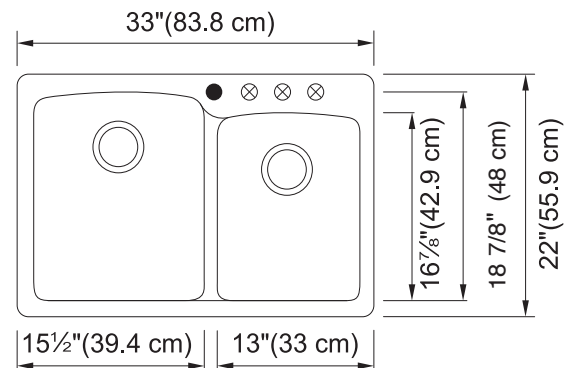

Dimensional Drawing

4 pre-scored holes for faucet and accessories