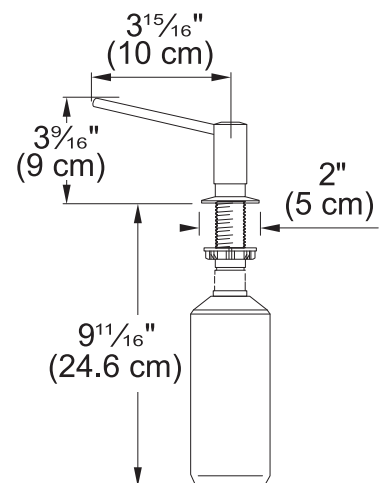

AMBIENT

TOP FILL SOAP DISPENSER Model SD3100 Polished Chrome

Transform your kitchen into a multi-functional work area with the extraordinary design of our Ambient faucet.

FEATURES

- Easily dispense soap or lotion from your sink while eliminating countertop clutter
- Holds up to 10 ounces of soap or lotion
- Top fill designs provides convenience of filling the bottle from above the counter
- Pair with other faucets and accessories in the Franke Ambient series for a consistent look throughout the kitchen

TECHNICAL FEATURES

Capacity	10 oz
Counter Hole Diameter	1-1/8"
Weight	1 lb
Warranty	5 years

Product Image

Dimensional Drawing

AVAILABLE FINISHES

SD3100		Polished Chrome
SD3120MBK		Matte Black
SD3180		Satin Nickel