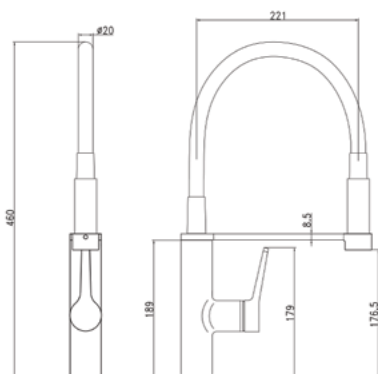

MIRUS PROFESSIONAL MIXER

FAMILY : Mixers | MODEL : Mirus | FINISH : Chrome

SPECIFICATION:

Franke Sink Mixer model Mirus Professional, unit to be manufactured with a solid brass construction with a chrome plated finish as supplied by Franke South Africa. Unit to carry a 5 year guarantee on the body construction and a 2 year guarantee on the ceramic cartridge. Sink mixer to be fitted to counter top over a sink or onto a sink (counter top/sink elsewhere measured).

IMAGE

PRODUCT
CODE

MIRUS PROFESSIONAL MIXER

1150023

*Make
it
Wonderful*