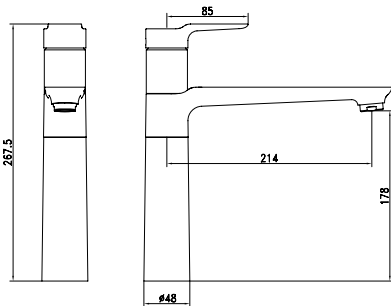

MIRABELLA SWIVEL MIXER

FAMILY : Mixers | MODEL : Mirabella | FINISH : Chrome

SPECIFICATION:

Franke Sink Mixer model Mirabella Swivel, unit to be manufactured with a solid brass construction with a chrome plated finish as supplied by Franke South Africa. Unit to carry a 5 year guarantee on the body construction and a 2 year guarantee on the ceramic cartridge. Sink mixer to be fitted to counter top over a sink or onto a sink (counter top/sink elsewhere measured).

IMAGE

PRODUCT
CODE

MIRABELLA SWIVEL MIXER

1150025

*Make
it
Wonderful*