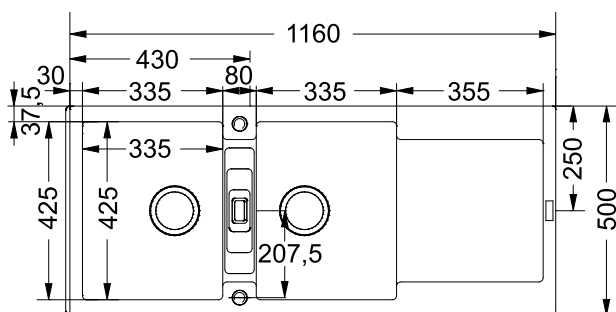

MARIS MRG621 PURE WHITE INSET SINK

FAMILY : Sinks | SERIE : Maris | MODEL : MRG621 Pure White | FINISH : Fragranite

IMAGE

PRODUCT
CODE

SNX221 INSET/FLUSHMOUNT/SLIMTOP SINK - LHD

1990052

SINK DIMENSIONS: 1160L x 500W mm

BOWL DIMENSIONS: 335L x 425W x 200D mm

CUT-OUT DIMENSIONS: 1140L x 480W mm

*Make
it
Wonderful*