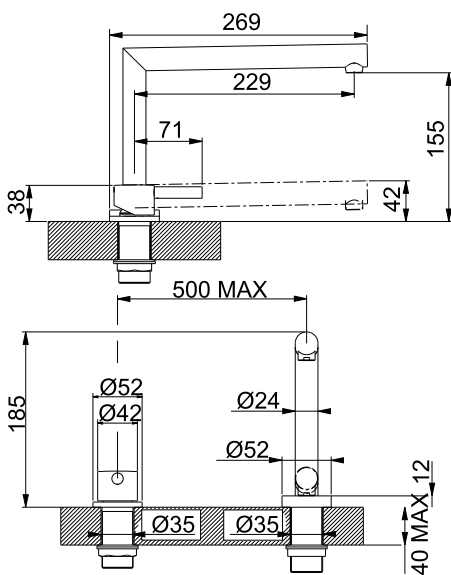

## SPECIFICATION:

Franke Sink Mixer model Luna Descending Swivel, unit to be manufactured with a solid brass construction with a chrome plated finish as supplied by Franke South Africa. Unit to carry a 5 year guarantee on the body construction and a 2 year guarantee on the ceramic cartridge. Sink mixer to be fitted to counter top over a sink or onto a sink (counter top/sink elsewhere measured).

IMAGE

PRODUCT  
CODE

LUNA DESCENDING SWIVEL MIXER

**1150028**

*Make  
it  
Wonderful*

**FRANKE**