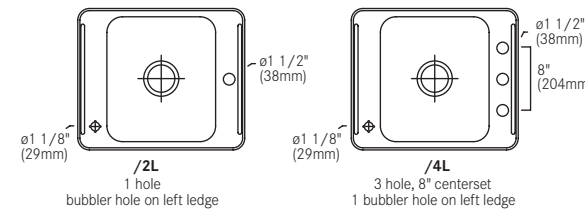

General Information

Hole Drilling Configurations - Classroom Sinks

CLASSROOM - LBL5 SERIES

CLASSROOM - LBLR SERIES

CLASSROOM - LBR5 SERIES

CLASSROOM - LBLDC1743P-1 SERIES

CLASSROOM - LHS SERIES

CLASSROOM - LBRDC1743P-1 SERIES

CLASSROOM - LBRDC1943P-1 SERIES

CLASSROOM - LRS SERIES

CLASSROOM - LBLDC1943P-1 SERIES

BUBBLER HOLE DETAIL