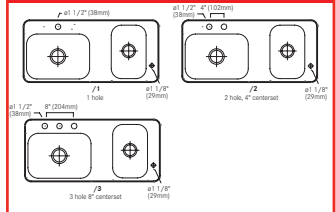

General Information

Hole Drilling Configurations - Classroom Sinks

CLASSROOM - LBL5 SERIES

CLASSROOM - LBLR SERIES

CLASSROOM - LBR5 SERIES

CLASSROOM - LBLDC1743P-1 SERIES

CLASSROOM - LHS SERIES

CLASSROOM - LBRDC1743P-1 SERIES

CLASSROOM - LBRDC1943P-1 SERIES

CLASSROOM - LRS SERIES

CLASSROOM - LBLDC1943P-1 SERIES

BUBBLER HOLE DETAIL