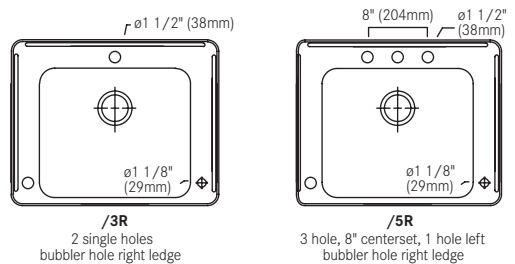

General Information

Hole Drilling Configurations - Classroom Sinks

CLASSROOM - LBL5 SERIES

CLASSROOM - LBLR SERIES

CLASSROOM - LBR5 SERIES

CLASSROOM - LBLDC1743P-1 SERIES

CLASSROOM - LHS SERIES

CLASSROOM - LBRDC1743P-1 SERIES

CLASSROOM - LBRDC1943P-1 SERIES

CLASSROOM - LRS SERIES

CLASSROOM - LBLDC1943P-1 SERIES

BUBBLER HOLE DETAIL