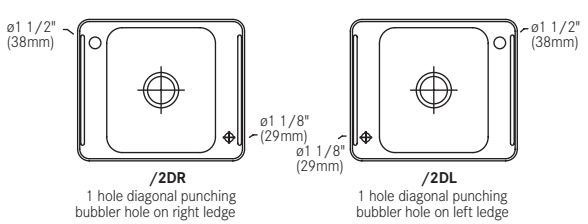

General Information

Hole Drilling Configurations - Classroom Sinks

CLASSROOM - LBL5 SERIES

CLASSROOM - LBLR SERIES

CLASSROOM - LBR5 SERIES

CLASSROOM - LBLDC1743P-1 SERIES

CLASSROOM - LHS SERIES

CLASSROOM - LBRDC1743P-1 SERIES

CLASSROOM - LBRDC1943P-1 SERIES

CLASSROOM - LRS SERIES

CLASSROOM - LBLDC1943P-1 SERIES

BUBBLER HOLE DETAIL