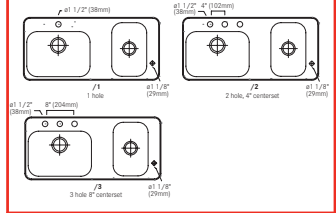

General Information

Hole Drilling Configurations - Classroom Sinks

CLASSROOM - LBL5 SERIES

CLASSROOM - LBLR SERIES

CLASSROOM - LBR5 SERIES

CLASSROOM - LBLDC1743P-1 SERIES

CLASSROOM - LHS SERIES

CLASSROOM - LBRDC1743P-1 SERIES

CLASSROOM - LBRDC1943P-1 SERIES

CLASSROOM - LRS SERIES

CLASSROOM - LBLDC1943P-1 SERIES

BUBBLER HOLE DETAIL