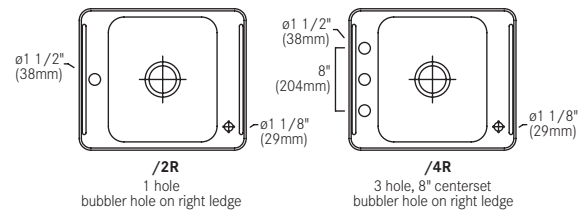

General Information

Hole Drilling Configurations - Classroom Sinks

CLASSROOM - LBL5 SERIES

CLASSROOM - LBLR SERIES

CLASSROOM - LBR5 SERIES

CLASSROOM - LBLDC1743P-1 SERIES

CLASSROOM - LHS SERIES

CLASSROOM - LBRDC1743P-1 SERIES

CLASSROOM - LBRDC1943P-1 SERIES

CLASSROOM - LRS SERIES

CLASSROOM - LBLDC1943P-1 SERIES

BUBBLER HOLE DETAIL