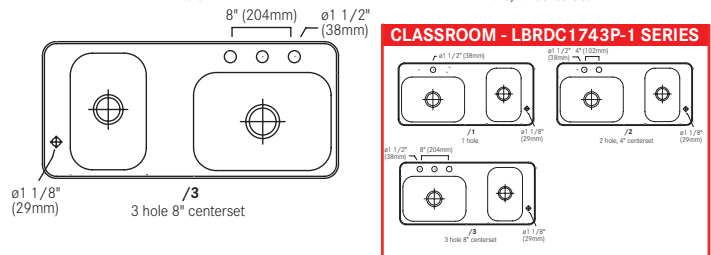

General Information

Hole Drilling Configurations - Classroom Sinks

CLASSROOM - LBL5 SERIES

CLASSROOM - LBLR SERIES

CLASSROOM - LBR5 SERIES

CLASSROOM - LBLDC1743P-1 SERIES

CLASSROOM - LHS SERIES

CLASSROOM - LBRDC1743P-1 SERIES

CLASSROOM - LBRDC1943P-1 SERIES

CLASSROOM - LRS SERIES

CLASSROOM - LBLDC1943P-1 SERIES

BUBBLER HOLE DETAIL