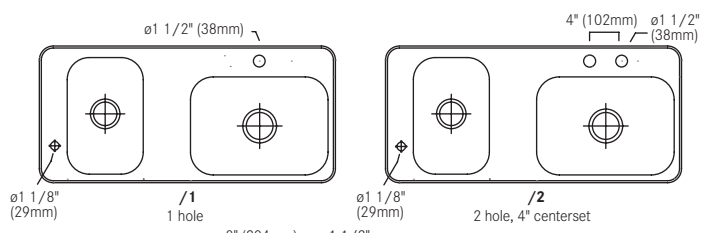

General Information

Hole Drilling Configurations - Classroom Sinks

CLASSROOM - LBL5 SERIES

CLASSROOM - LBLR SERIES

CLASSROOM - LBR5 SERIES

CLASSROOM - LBLDC1743P-1 SERIES

CLASSROOM - LHS SERIES

CLASSROOM - LBRDC1743P-1 SERIES

CLASSROOM - LBRDC1943P-1 SERIES

CLASSROOM - LRS SERIES

CLASSROOM - LBLDC1943P-1 SERIES

BUBBLER HOLE DETAIL