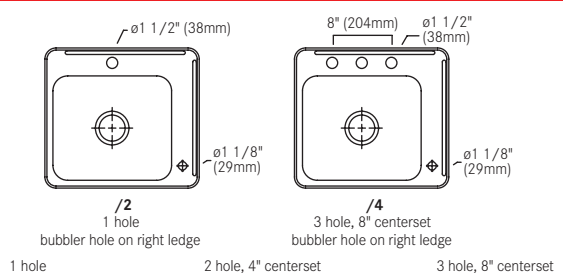

General Information

Hole Drilling Configurations - Classroom Sinks

CLASSROOM - LBL5 SERIES

CLASSROOM - LBLR SERIES

CLASSROOM - LBR5 SERIES

CLASSROOM - LBLDC1743P-1 SERIES

CLASSROOM - LHS SERIES

CLASSROOM - LBRDC1743P-1 SERIES

CLASSROOM - LBRDC1943P-1 SERIES

CLASSROOM - LRS SERIES

CLASSROOM - LBLDC1943P-1 SERIES

BUBBLER HOLE DETAIL