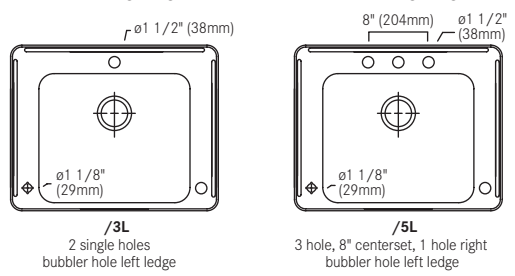

General Information

Hole Drilling Configurations - Classroom Sinks

CLASSROOM - LBL5 SERIES

CLASSROOM - LBLR SERIES

CLASSROOM - LBR5 SERIES

CLASSROOM - LBLDC1743P-1 SERIES

CLASSROOM - LHS SERIES

CLASSROOM - LBRDC1743P-1 SERIES

CLASSROOM - LBRDC1943P-1 SERIES

CLASSROOM - LRS SERIES

CLASSROOM - LBLDC1943P-1 SERIES

BUBBLER HOLE DETAIL