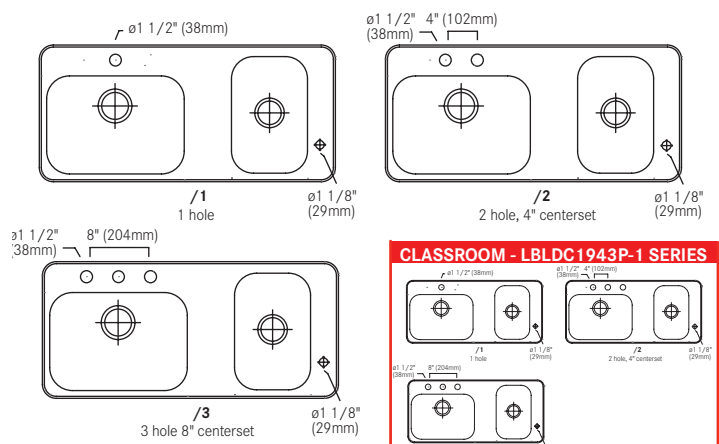

General Information

Hole Drilling Configurations - Classroom Sinks

CLASSROOM - LBL5 SERIES

CLASSROOM - LBLR SERIES

CLASSROOM - LBR5 SERIES

CLASSROOM - LBLDC1743P-1 SERIES

CLASSROOM - LHS SERIES

CLASSROOM - LBRDC1743P-1 SERIES

CLASSROOM - LBRDC1943P-1 SERIES

CLASSROOM - LRS SERIES

CLASSROOM - LBLDC1943P-1 SERIES

BUBBLER HOLE DETAIL