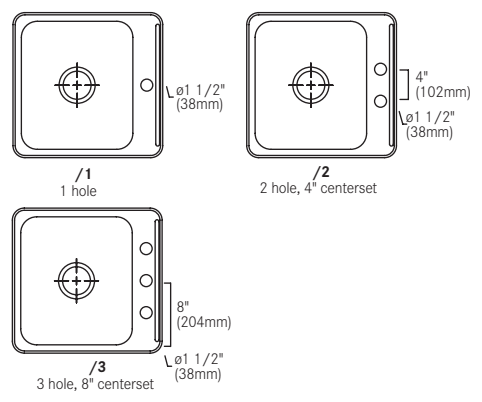

General Information

Hole Drilling Configurations - Classroom Sinks

CLASSROOM - LBL5 SERIES

CLASSROOM - LBLR SERIES

CLASSROOM - LBR5 SERIES

CLASSROOM - LBLDC1743P-1 SERIES

CLASSROOM - LHS SERIES

CLASSROOM - LBRDC1743P-1 SERIES

CLASSROOM - LBRDC1943P-1 SERIES

CLASSROOM - LRS SERIES

CLASSROOM - LBLDC1943P-1 SERIES

BUBBLER HOLE DETAIL