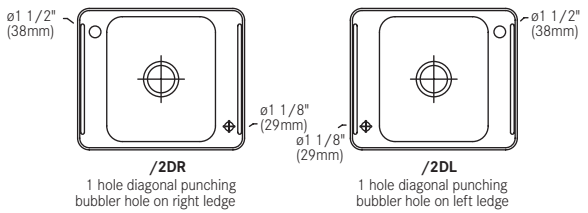

General Information

Hole Drilling Configurations - Single, Double and Triple Sinks

SINGLE LEDGEBACK

DOUBLE LEDGEBACK

TRIPLE LEDGEBACK

General Information

Hole Drilling Configurations - Classroom Sinks

CLASSROOM - LBL5 SERIES

CLASSROOM - LBLR SERIES

CLASSROOM - LBR5 SERIES

CLASSROOM - LBLDC1743P-1 SERIES

CLASSROOM - LHS SERIES

CLASSROOM - LBRDC1743P-1 SERIES

CLASSROOM - LBRDC1943P-1 SERIES

CLASSROOM - LRS SERIES

CLASSROOM - LBLDC1943P-1 SERIES

BUBBLER HOLE DETAIL