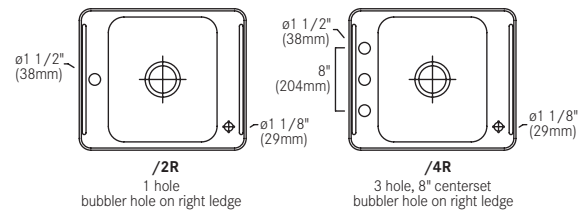

General Information

Hole Drilling Configurations - Single, Double and Triple Sinks

SINGLE LEDGEBACK

DOUBLE LEDGEBACK

TRIPLE LEDGEBACK

General Information

Hole Drilling Configurations - Classroom Sinks

CLASSROOM - LBL5 SERIES

CLASSROOM - LBLR SERIES

CLASSROOM - LBR5 SERIES

CLASSROOM - LBLDC1743P-1 SERIES

CLASSROOM - LHS SERIES

CLASSROOM - LBRDC1743P-1 SERIES

CLASSROOM - LBRDC1943P-1 SERIES

CLASSROOM - LRS SERIES

CLASSROOM - LBLDC1943P-1 SERIES

BUBBLER HOLE DETAIL