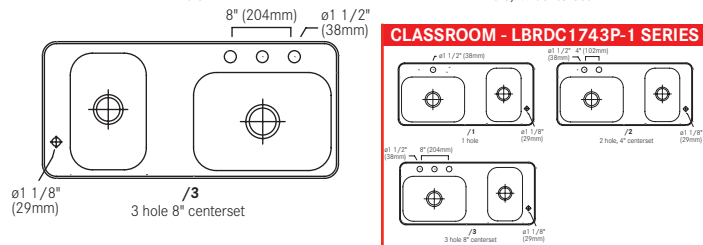

General Information

Hole Drilling Configurations - Single, Double and Triple Sinks

SINGLE LEDGEBACK

DOUBLE LEDGEBACK

TRIPLE LEDGEBACK

General Information

Hole Drilling Configurations - Classroom Sinks

CLASSROOM - LBL5 SERIES

CLASSROOM - LBLR SERIES

CLASSROOM - LBR5 SERIES

CLASSROOM - LBLDC1743P-1 SERIES

CLASSROOM - LHS SERIES

CLASSROOM - LBRDC1743P-1 SERIES

CLASSROOM - LBRDC1943P-1 SERIES

CLASSROOM - LRS SERIES

CLASSROOM - LBLDC1943P-1 SERIES

BUBBLER HOLE DETAIL