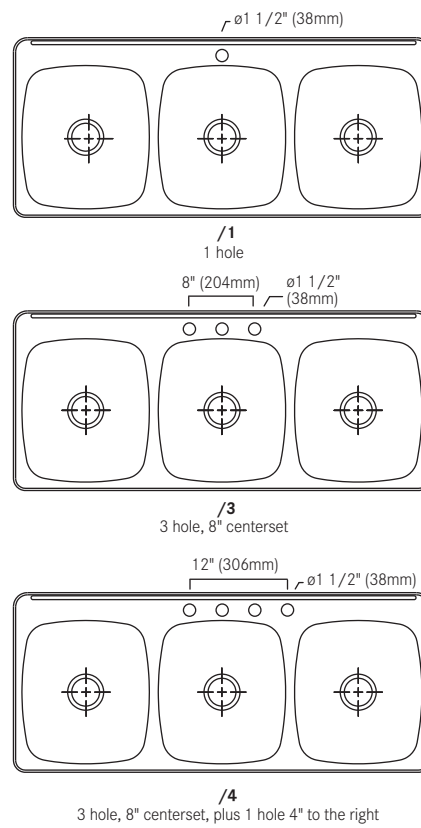

General Information

Hole Drilling Configurations - Single, Double and Triple Sinks

SINGLE LEDGEBACK

DOUBLE LEDGEBACK

TRIPLE LEDGEBACK

General Information

Hole Drilling Configurations - Classroom Sinks

CLASSROOM - LBL5 SERIES

BUBBLER HOLE DETAIL