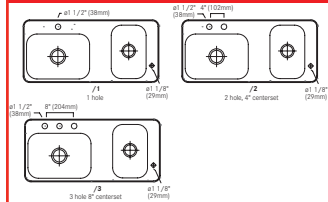

General Information

Hole Drilling Configurations - Single, Double and Triple Sinks

SINGLE LEDGEBACK

DOUBLE LEDGEBACK

TRIPLE LEDGEBACK

General Information

Hole Drilling Configurations - Classroom Sinks

CLASSROOM - LBL5 SERIES

CLASSROOM - LBLR SERIES

CLASSROOM - LBR5 SERIES

CLASSROOM - LBLDC1743P-1 SERIES

CLASSROOM - LHS SERIES

CLASSROOM - LBRDC1743P-1 SERIES

CLASSROOM - LBRDC1943P-1 SERIES

CLASSROOM - LRS SERIES

CLASSROOM - LBLDC1943P-1 SERIES

BUBBLER HOLE DETAIL