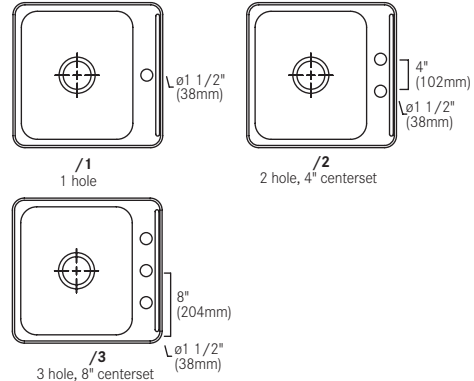

General Information

Hole Drilling Configurations - Single, Double and Triple Sinks

SINGLE LEDGEBACK

DOUBLE LEDGEBACK

TRIPLE LEDGEBACK

General Information

Hole Drilling Configurations - Classroom Sinks

CLASSROOM - LBL5 SERIES

CLASSROOM - LBLR SERIES

CLASSROOM - LBR5 SERIES

CLASSROOM - LBLDC1743P-1 SERIES

CLASSROOM - LHS SERIES

CLASSROOM - LBRDC1743P-1 SERIES

CLASSROOM - LBRDC1943P-1 SERIES

CLASSROOM - LRS SERIES

CLASSROOM - LBLDC1943P-1 SERIES

BUBBLER HOLE DETAIL