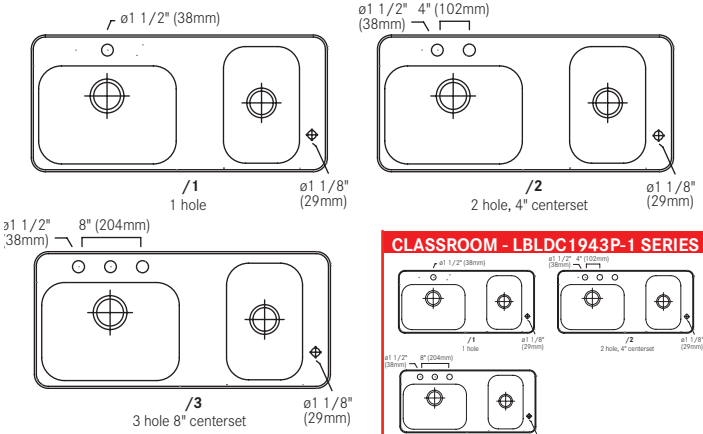

General Information

Hole Drilling Configurations - Single, Double and Triple Sinks

SINGLE LEDGEBACK

DOUBLE LEDGEBACK

TRIPLE LEDGEBACK

General Information

Hole Drilling Configurations - Classroom Sinks

CLASSROOM - LBL5 SERIES

CLASSROOM - LBLR SERIES

CLASSROOM - LBR5 SERIES

CLASSROOM - LBLDC1743P-1 SERIES

CLASSROOM - LHS SERIES

CLASSROOM - LBRDC1743P-1 SERIES

CLASSROOM - LBRDC1943P-1 SERIES

CLASSROOM - LRS SERIES

CLASSROOM - LBLDC1943P-1 SERIES