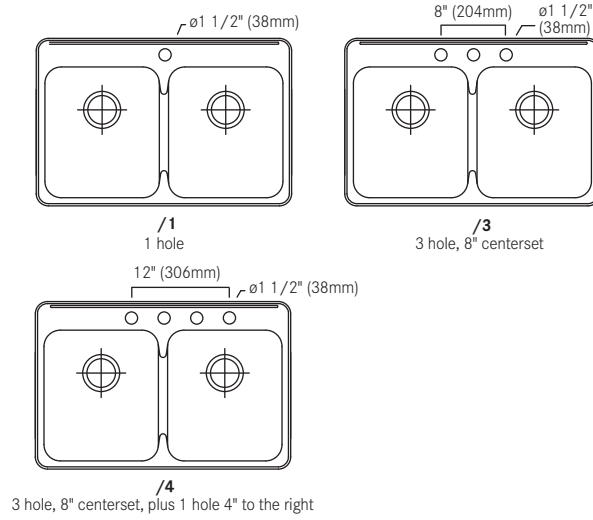

General Information

Hole Drilling Configurations - Single, Double and Triple Sinks

SINGLE LEDGEBACK

DOUBLE LEDGEBACK

TRIPLE LEDGEBACK

General Information

Hole Drilling Configurations - Classroom Sinks

CLASSROOM - LBL5 SERIES

BUBBLER HOLE DETAIL