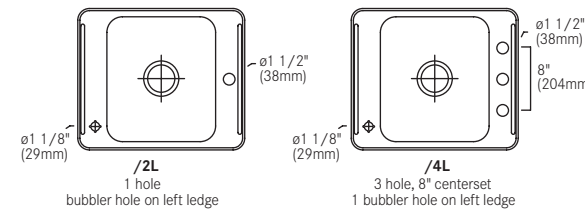

General Information

Hole Drilling Configurations - Single, Double and Triple Sinks

SINGLE LEDGEBACK

DOUBLE LEDGEBACK

TRIPLE LEDGEBACK

General Information

Hole Drilling Configurations - Classroom Sinks

CLASSROOM - LBL5 SERIES

CLASSROOM - LBLR SERIES

CLASSROOM - LBR5 SERIES

CLASSROOM - LBLDC1743P-1 SERIES

CLASSROOM - LHS SERIES

CLASSROOM - LBRDC1743P-1 SERIES

CLASSROOM - LBRDC1943P-1 SERIES

CLASSROOM - LRS SERIES

CLASSROOM - LBLDC1943P-1 SERIES

BUBBLER HOLE DETAIL