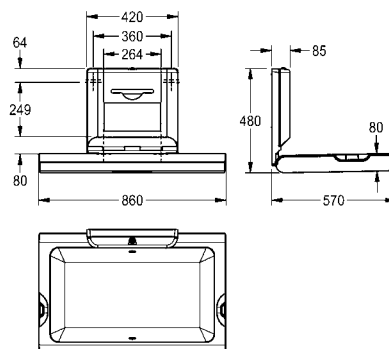

Franke Water Systems
ws-info.int@franke.com
www.franke.com