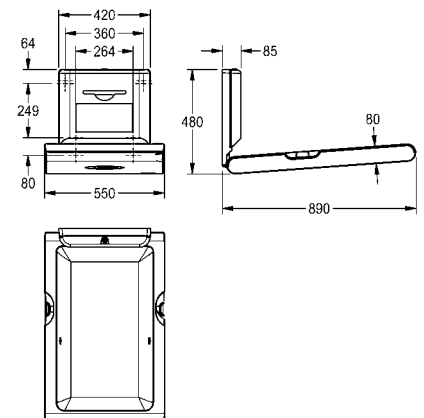

Franke Water Systems
ws-info.int@franke.com
www.franke.com