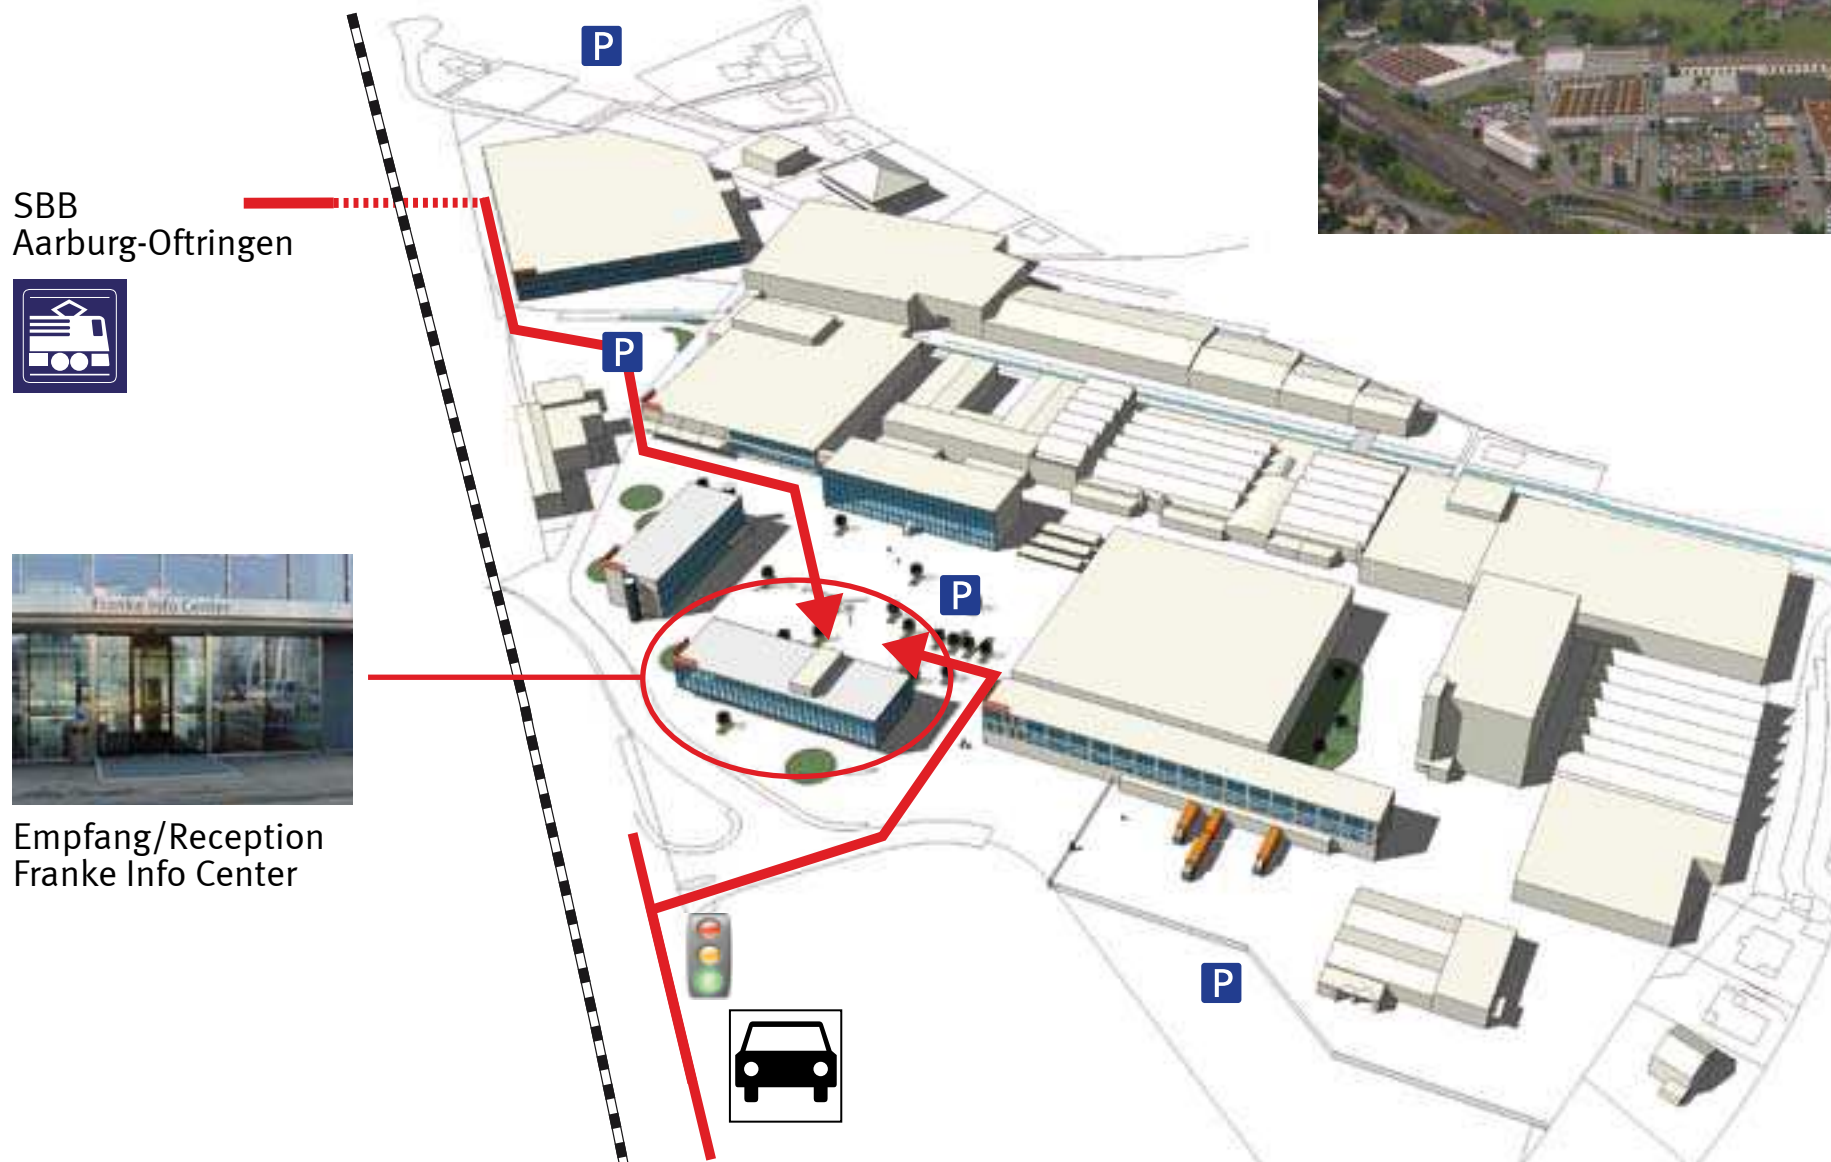

Willkommen / Welcome Franke Aarburg

SBB
Aarburg-Oftringen