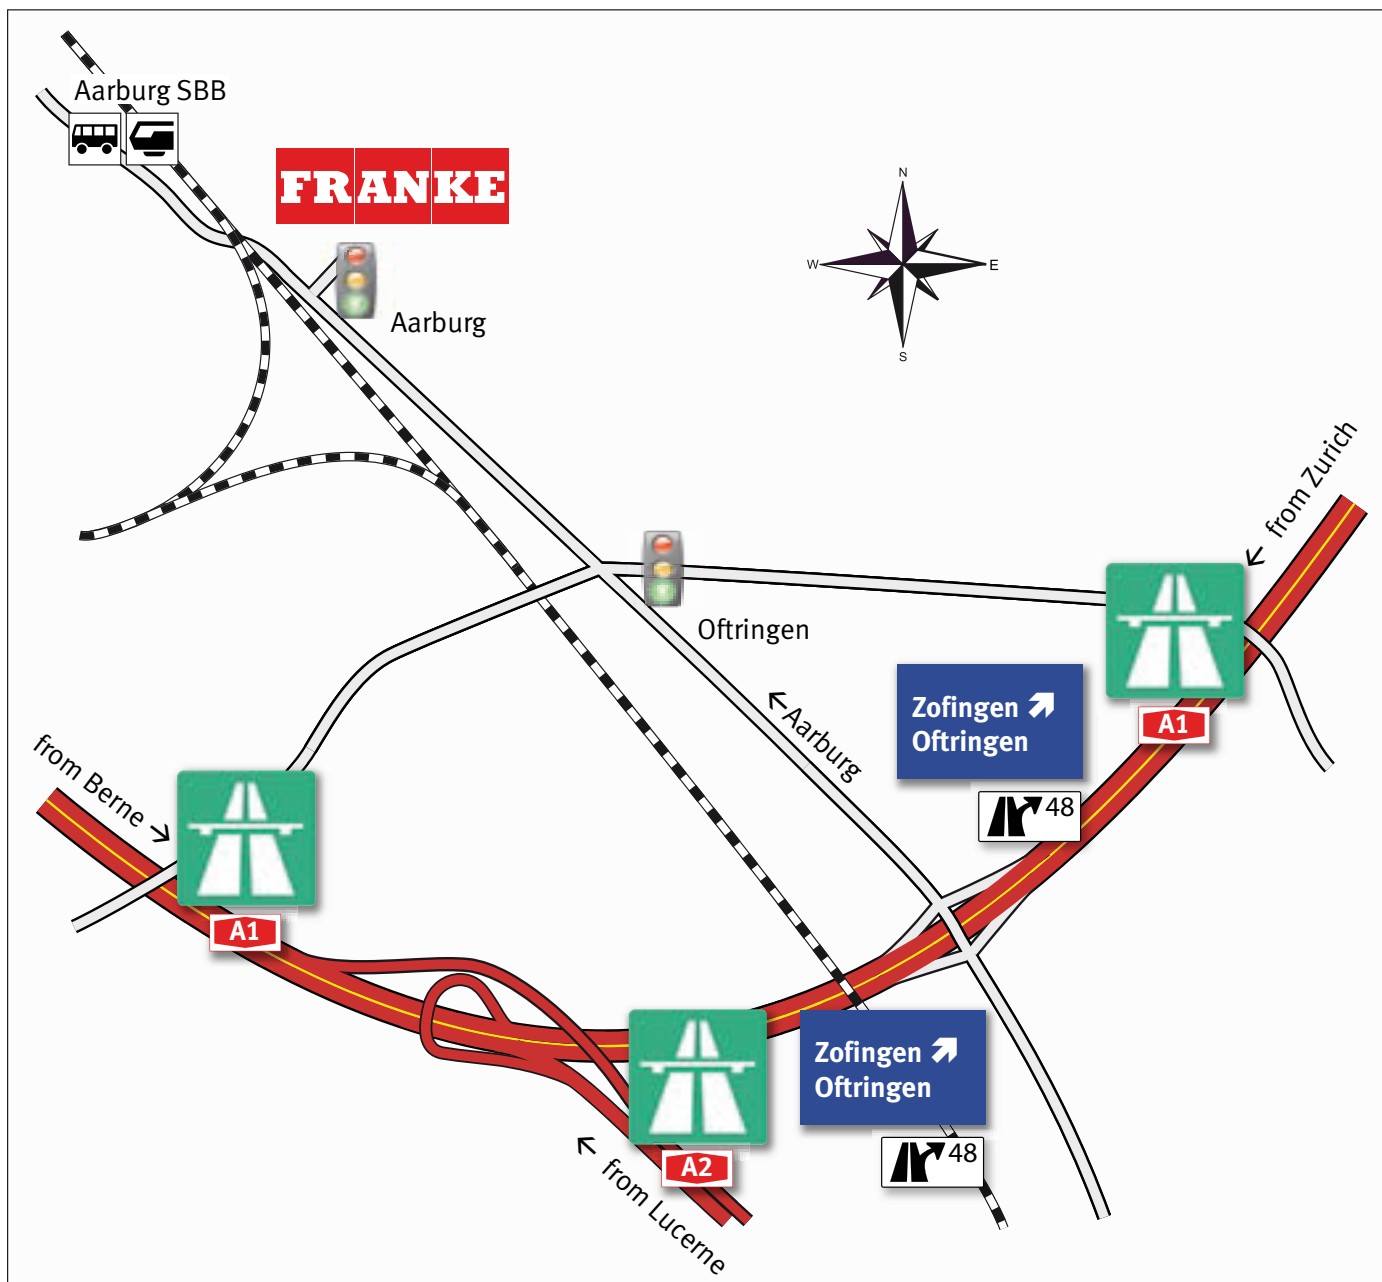

# How to find us?

### By car (from Berne-Basel/Lucerne)

- Exit No.48
- left direction to Oftringen - always straightforward
- at the second traffic light; turn right

### By car (from Zurich)

- Exit No.48
- right direction to Oftringen - always straightforward
- at the second traffic light; turn right

### By train (from railway station Olten SBB)

- take the S23, resp. S29 (direction to Langenthal)