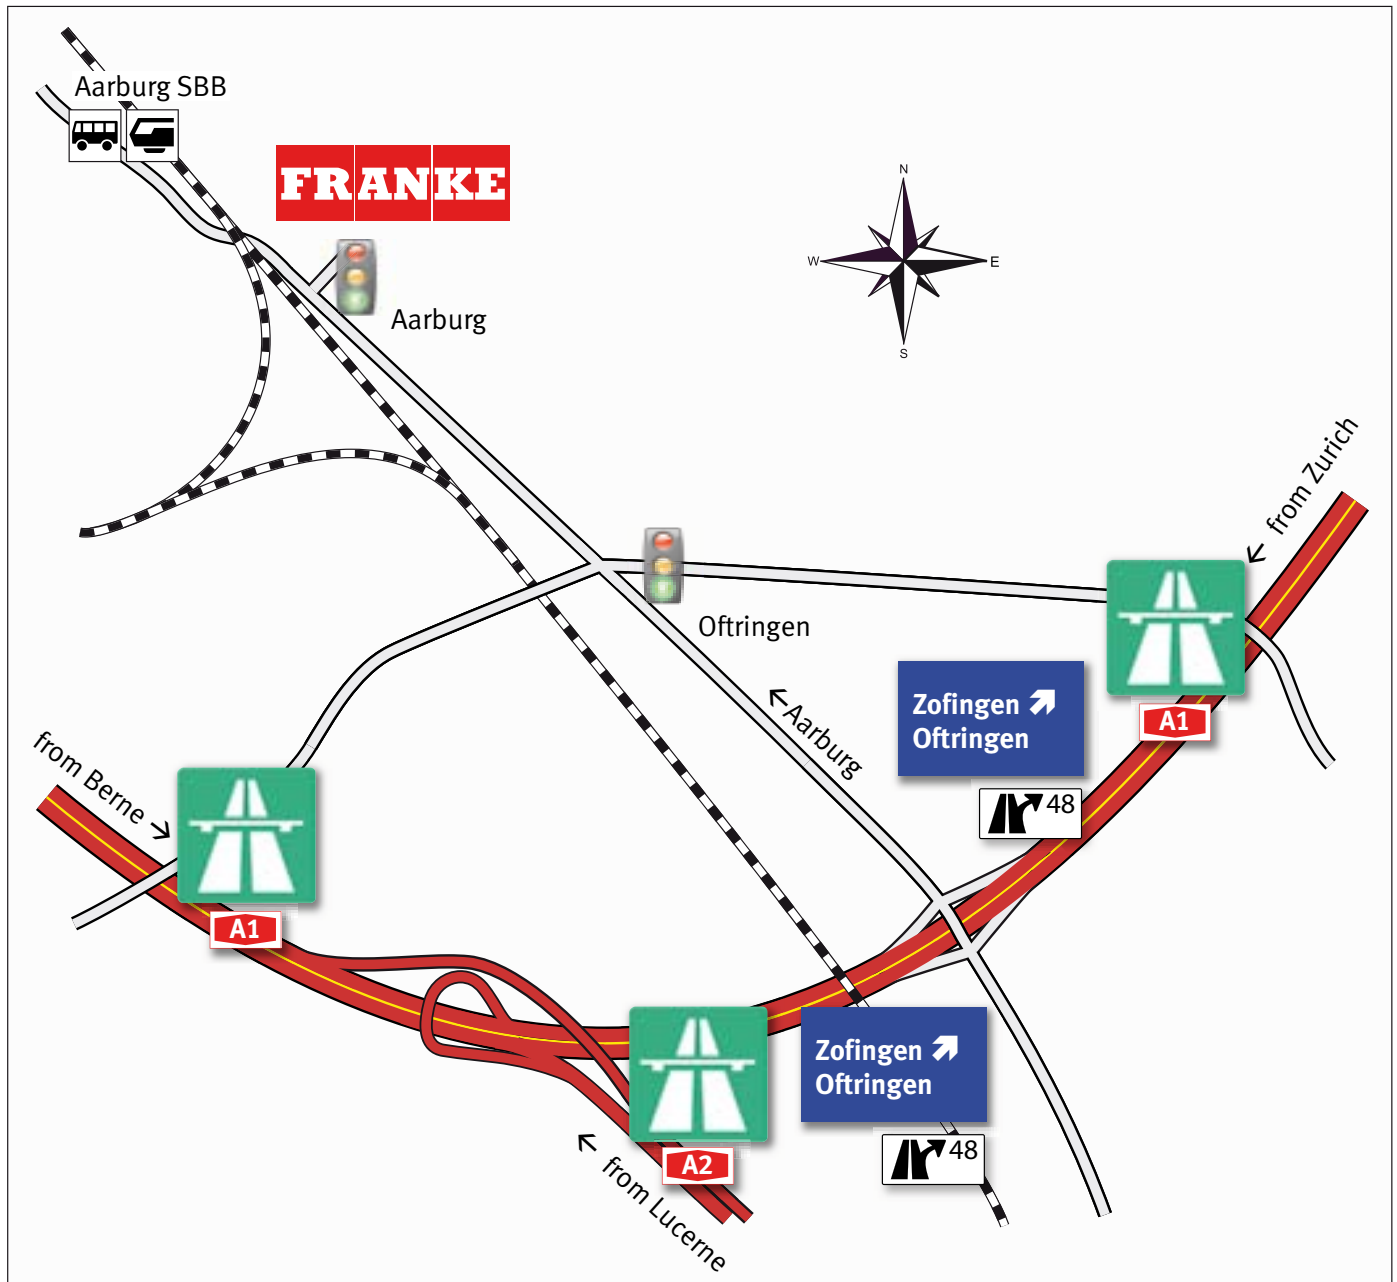

How to find us?

Franke Headquarter in Aarburg-Switzerland

By car (from Berne-Basel/Lucerne)

- Exit No.48
- left direction to Oftringen - always straightforward
- at the second traffic light; turn right

By car (from Zurich)

- Exit No.48
- right direction to Oftringen - always straightforward
- at the second traffic light; turn right

By train (from railway station Olten SBB)

- take the S23, resp. S29 (direction to Langenthal)
- or take the S8 (direction to Sursee)