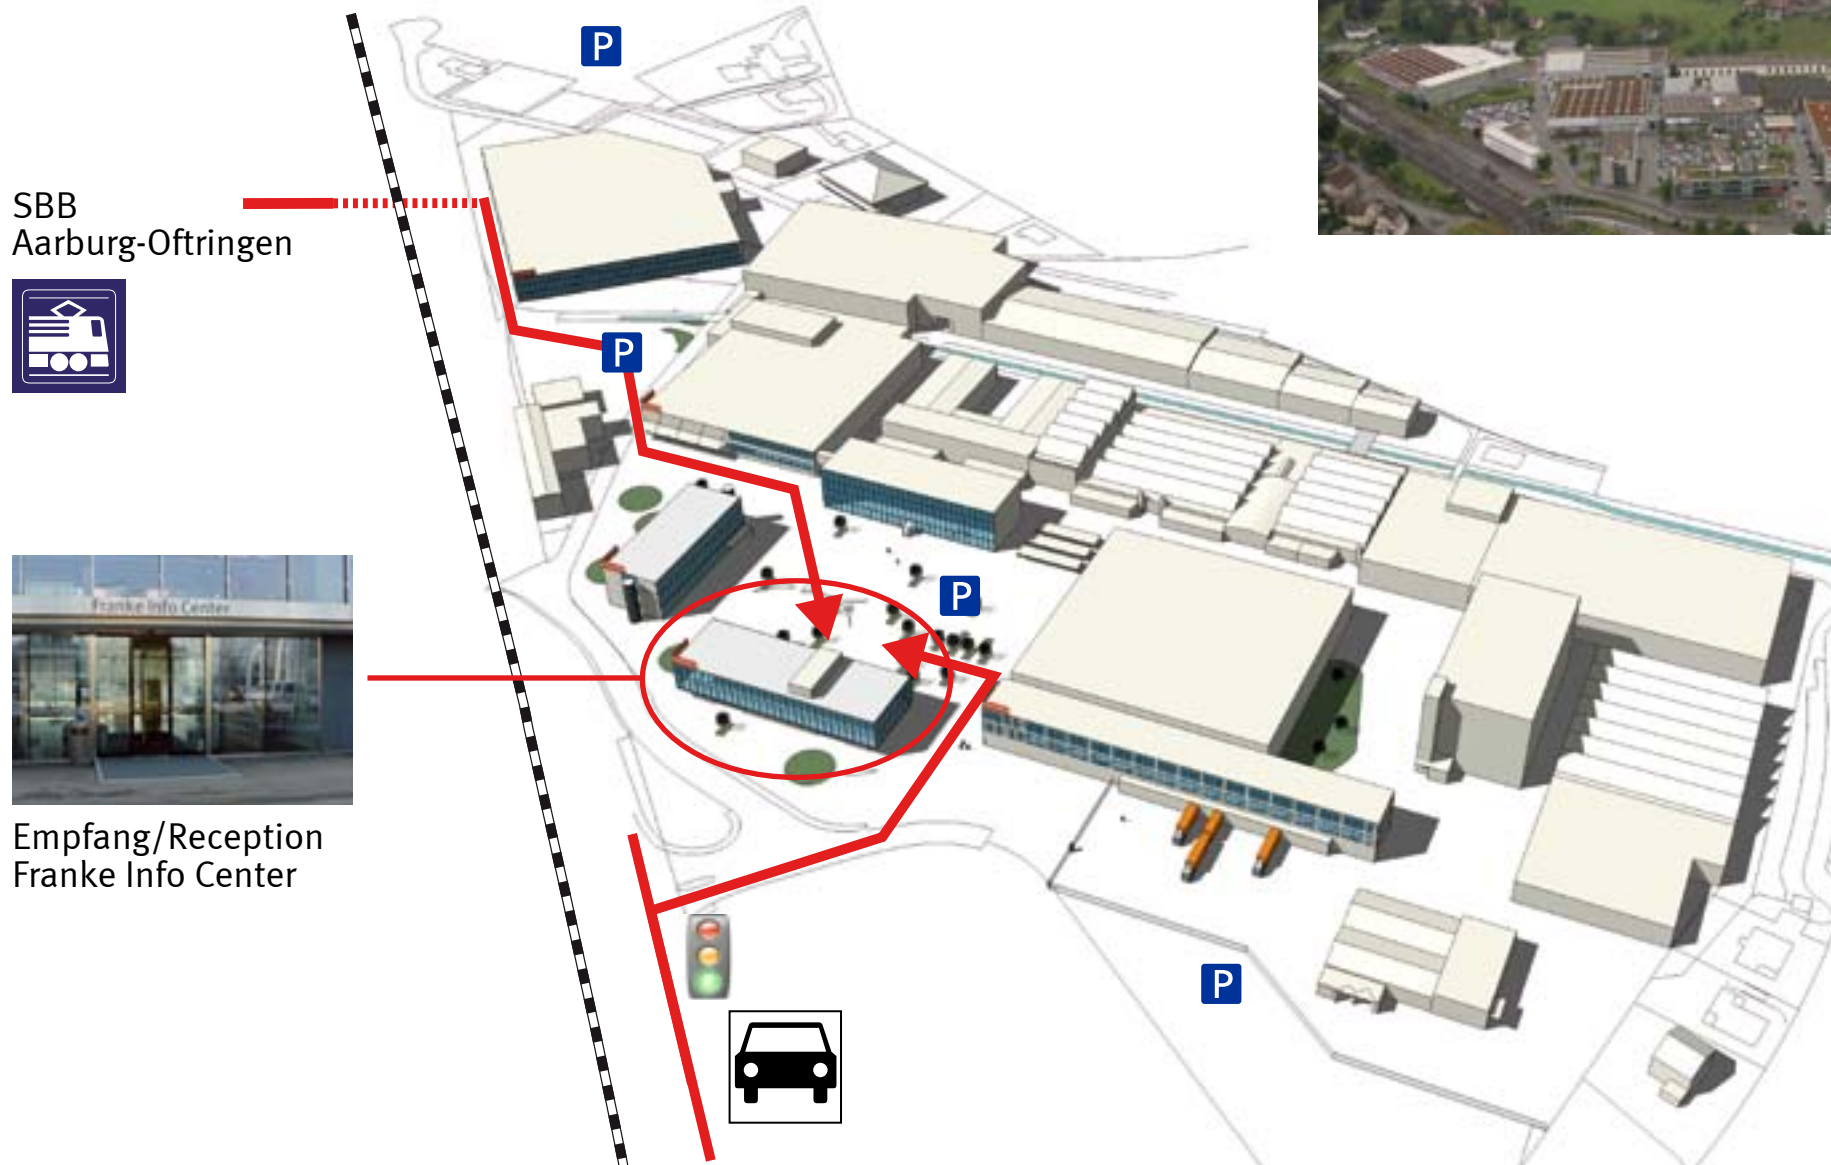

Willkommen / Welcome Franke Aarburg

SBB
Aarburg-Oftringen