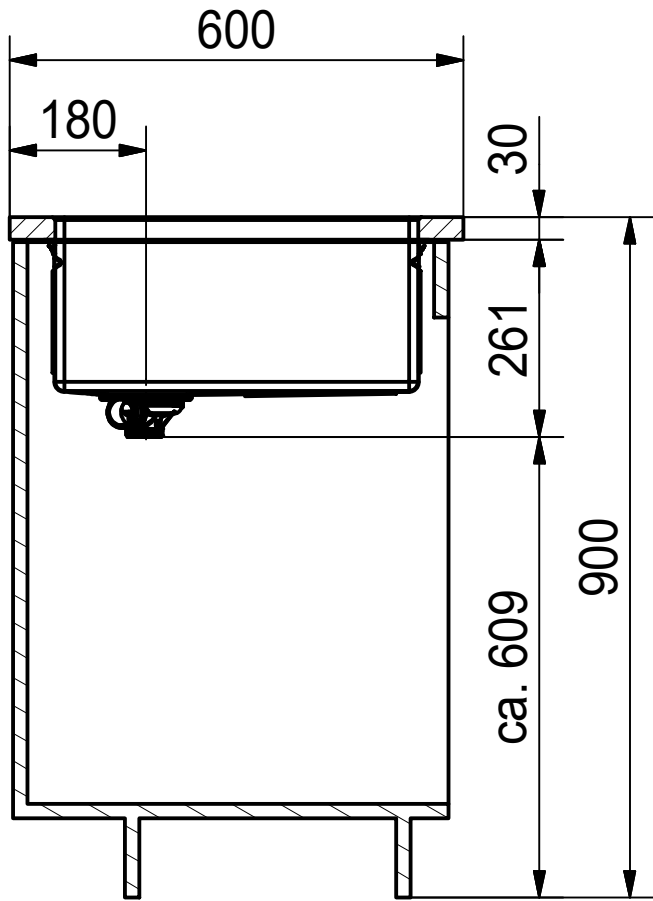

BWX 220/120-27 SI

Sheet	Sheets
7	11

DS

Drawing No.	20135825_01	Revision	-
Drawn Date	25.02.2019		
<small>These drawings and specifications are the property of Franke Technology and Trademark Ltd. and shall not be reproduced, copied or transferred to any third party without the prior written permission of Franke Technology and Trademark Ltd., Hergiswil, Switzerland</small>			