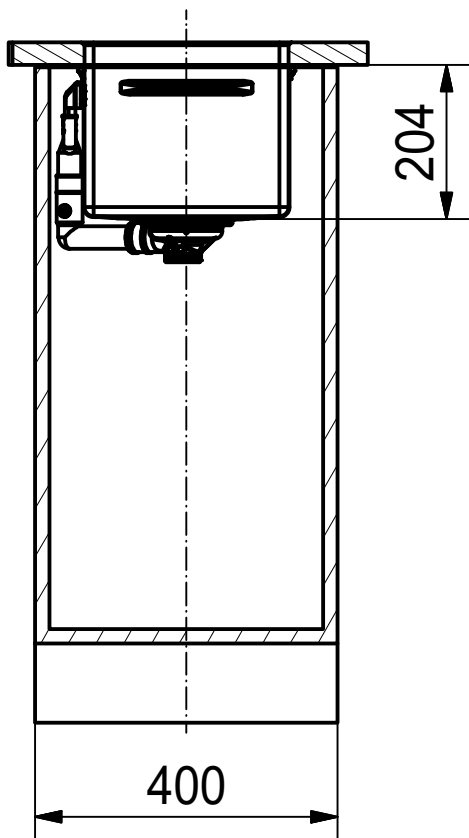

DF

Drawing No.	20135825_01	Revision	-
Drawn Date	25.02.2019		
These drawings and specifications are the property of Franke Technology and Trademark Ltd. and shall not be reproduced, copied or transferred to any third party without the prior written permission of Franke Technology and Trademark Ltd., Hergiswil, Switzerland			

BWX 220/120-27 SI

Sheet	Sheets
7	11