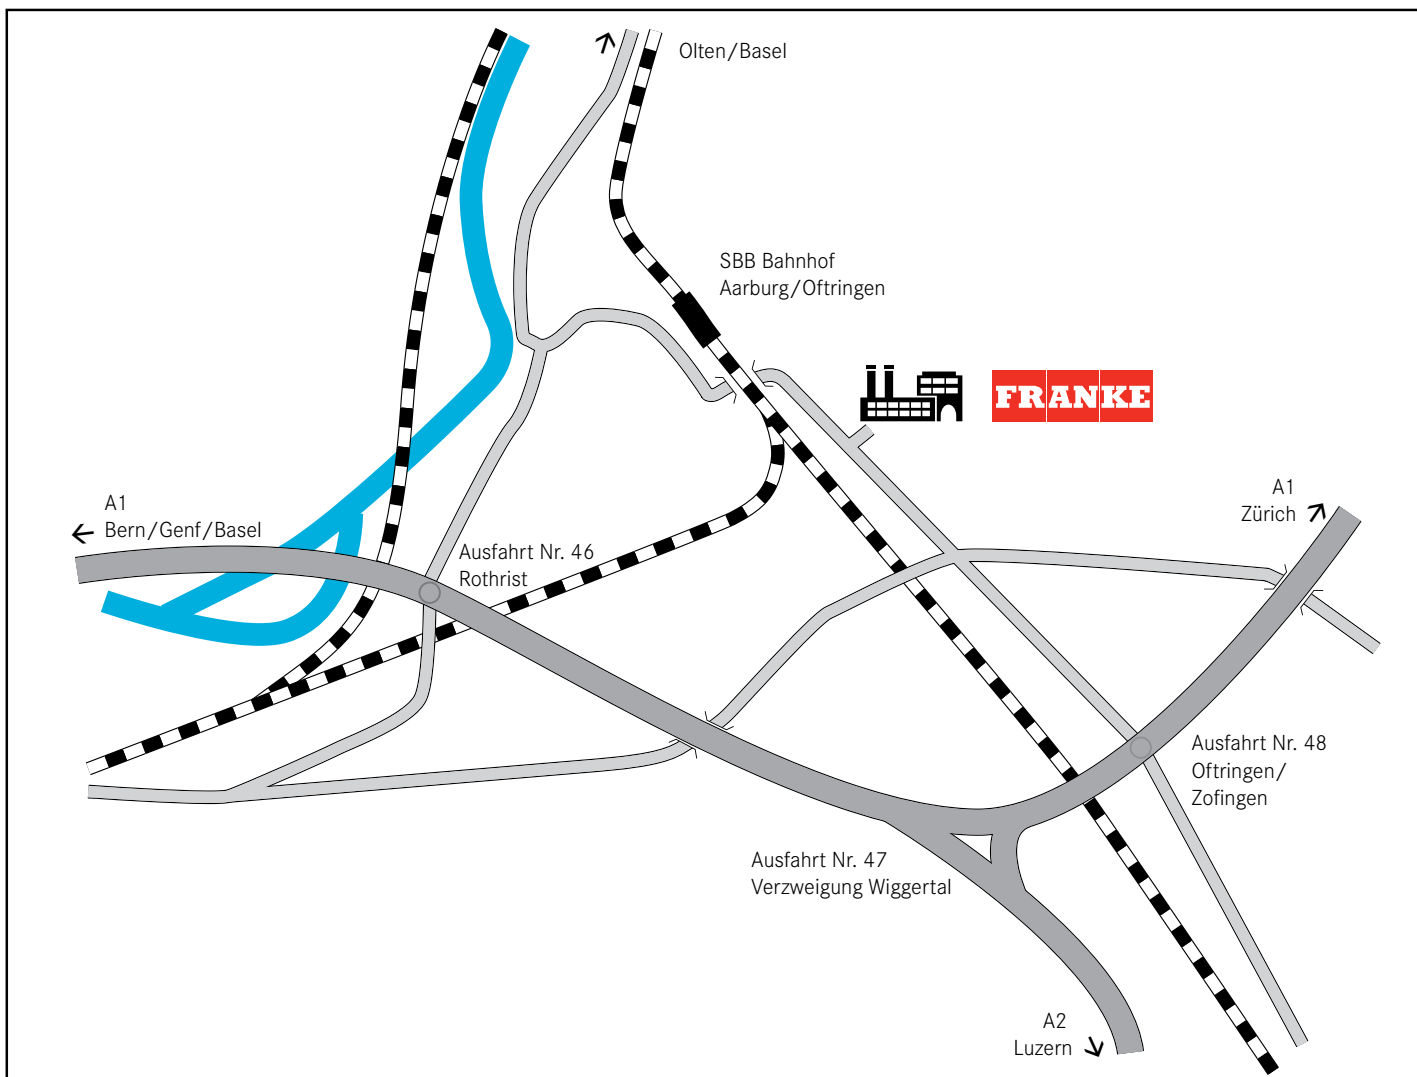

HOW TO FIND US

FRANKE HEADQUARTER IN AARBURG, SWITZERLAND

By car (from Berne-Basel/Lucerne)

- motorway Exit no. 48
- left direction to Oftringen, always straightforward
- at the second traffic light turn right

By car (from Zurich)

- motorway Exit no. 48
- right direction to Oftringen, always straightforward
- at the second traffic light turn right

By train (from railway station Olten SBB)

- take the S23, resp. S29 (direction to Langenthal)
- or take the S8 (direction to Sursee)