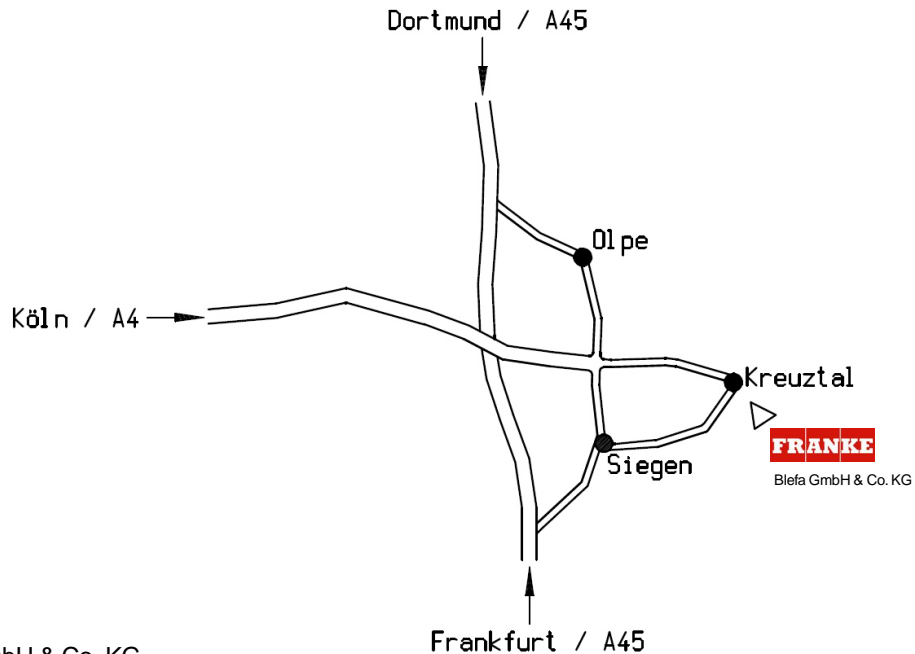

#### From the North

Drive on motorway A 45 until motorway junction Olpe-Süd, Exit Siegen Nord/Kreuztal onto B54 (extension of A4) until exit Kreuztal.

#### From the West

Drive on motorway A 4 until motorway junction Olpe-Süd, follow direction Siegen-Nord, Kreuztal onto B54 (extension of A4) till exit Kreuztal.

#### In Kreuztal

Exit Kreuztal turn left direction „Stadtmitte“ (city center) – Hagener Straße. At the junction turn right onto B62 – Siegener Straße. Turn right directly behind the railway bridge.

#### From South and East

Motorway A 45 till exit Siegen/Netphen, drive onto B54 direction Siegen/Netphen till exit Buschhütten. Go ahead onto B62 Siegener Straße direction Kreuztal. Turn left directly before the railway bridge.