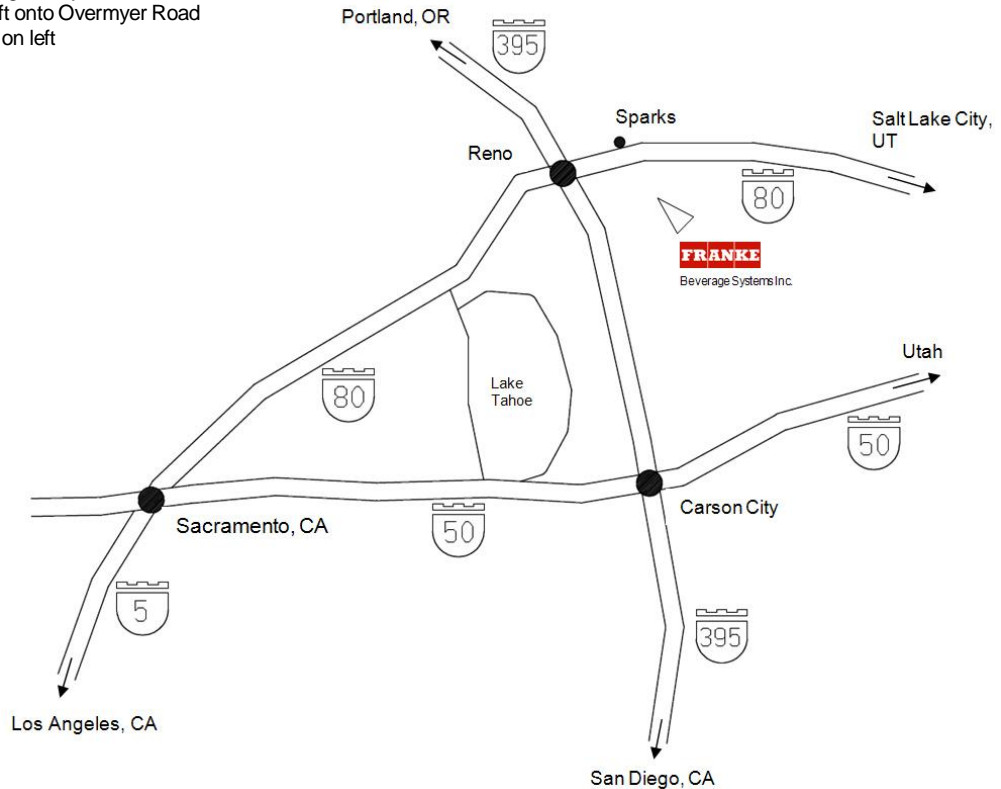

Welcome at Franke Beverage Systems Inc. in Sparks!

From Sacramento, CA

I-80E to McCarran Blvd East (Exit 19)
Right on S McCarran Blvd
Left on E Glendale Blvd
Right on Bergin Way
Take first left onto Overmyer Road
Destination on left

From Portland, OR

I-5S to CA-89S
CA-89S to CA-44E
CA-44E to CA 36E
CA-36E to US-395S
US-395S to I-80E
I-80E to McCarran Blvd East (Exit 19)
Right on S McCarran Blvd
Left on E Glendale Blvd
Right on Bergin Way
Take first left onto Overmyer Road
Destination on left

From Los Angeles, CA

I-5N to I-80E
I-80E to McCarran Blvd East (Exit 19)
Right on S McCarran Blvd
Left on E Glendale Blvd
Right on Bergin Way
Take first left onto Overmyer Road
Destination on left

From Salt Lake City, UT

I-80W to McCarran Blvd East (Exit 19)
Right on S McCarran Blvd
Left on E Glendale Blvd
Right on Bergin Way
Take first left onto Overmyer Road
Destination on left

From Carson City, NV

US-395N to I-80E
I-80E to McCarran Blvd E (Exit 19)
Right on S McCarran Blvd
Left on E Glendale Blvd
Right on Bergin Way
Take first left onto Overmyer Road
Destination on left

Franke Beverage Systems Inc.
690 Overmyer Road
Sparks, NV 89431
USA