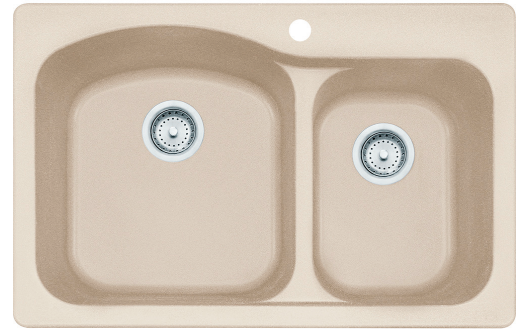

GRAVITY

GRANITE 33" DOUBLE BOWL SINK Model DIG62F91

The beauty of granite offsets the subtly curved design of Gravity to create a sink that adds an attractive element to your kitchen. Durable and hygienic, it's perfect for the family kitchen.

FEATURES

- Sanitized technology reduces odors and ensures safe protection against bacteria and mildew in your sink.
- Made from 80% quartz and 20% hard acrylic resin, granite sinks are durable, resistant to scratches, stains and heat
- Whether you prefer a topmount or undermount sink, Gravity offers versatility to suit your style.
- The 9" deep bowl easily accommodates large cookware to tackle your biggest kitchen tasks.

TECHNICAL FEATURES

Overall Sink Size (OD)	33" x 22"
Bowl Size (ID)	29 3/4" x 18 3/4" x 16 1/2"
Bowl Depth (ID)	9" / 8"
Corner Radius	75mm
Minimum Cabinet Size	36"
Installation Type	Dual Mount
Weight	42 lbs
Warranty	Limited Lifetime

AVAILABLE FINISHES

DIG62F91-CHA		Champagne
DIG62F911-ONY		Onyx
DIG62F91-MOC		Mocha
DIG62F91-PWT		Polar White
DIG62F91-SHG		Stone Grey

OPTIONAL ACCESSORIES

Bottom Grid	BDGIS150 / BGDIL150
All-In Accessory System	AIUS100 / AIUS200 / AIUS300
Colorline Strainer	900-XXX
Strainer Assembly	1145 / 1145SN

Product Image