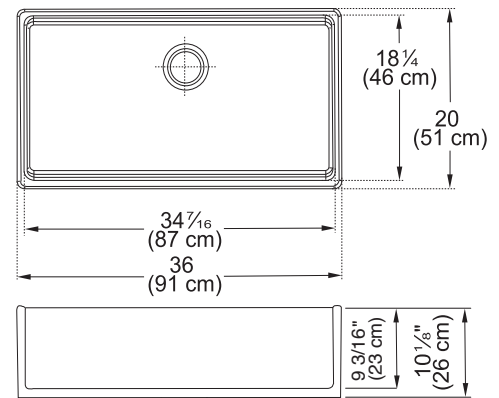

TECHNICAL FEATURES

Overall Sink Size (OD)	36" x 20"
Bowl Size (ID)	34 7/16" x 18 1/4"
Bowl Depth (ID)	9 3/16"
Corner Radius	19mm
Minimum Cabinet Size	36"
Installation Type	Undermount
Weight	117 lbs
Warranty	Limited Lifetime

OPTIONAL ACCESSORIES

Bottom Grid	FK33-36S
Cutting Board	OA-40S
Strainer Basket	1145/ 1145SN

Product Image

Dimensional Drawing

Note: Dimensions may vary by 2% (plus or minus), due to material attributes and firing process. Sink color may vary between each model